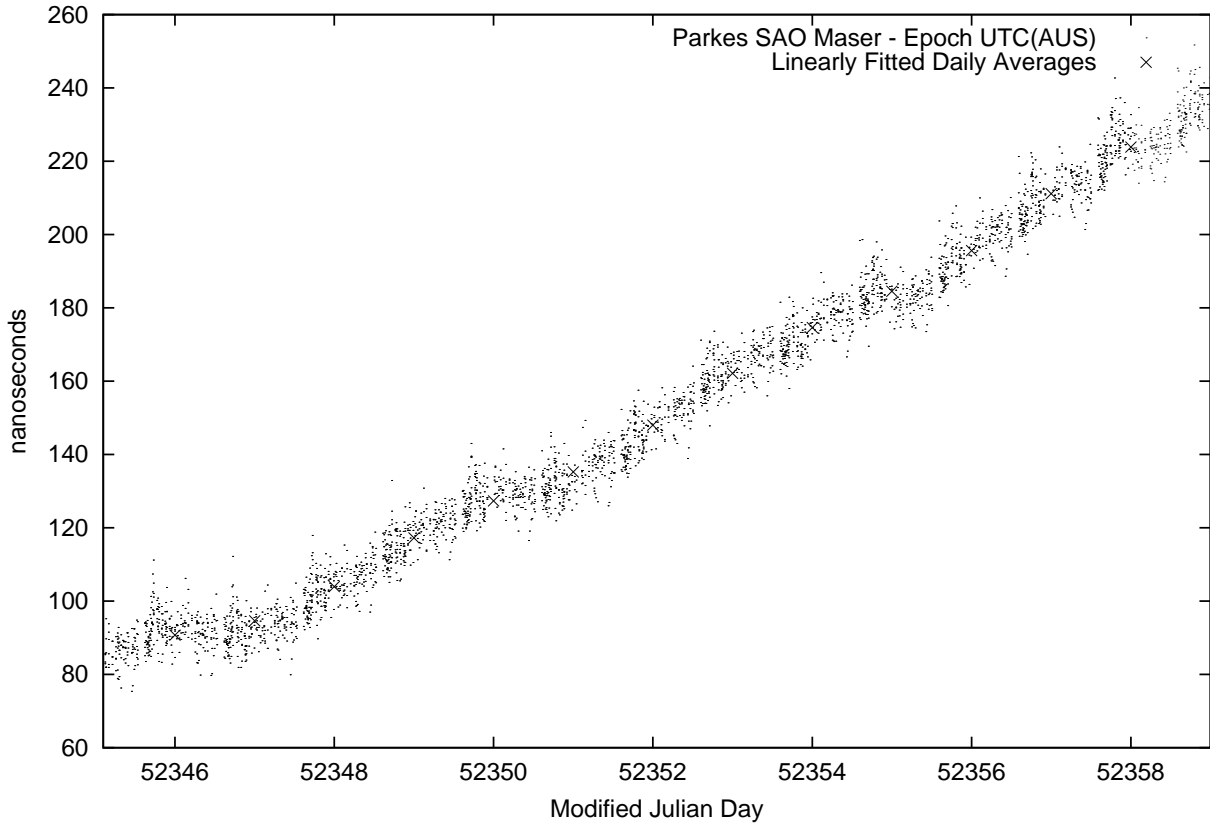

GPS Common-View Time-Transfer between ATNF Parkes and NML Sydney

GPS Common-View Frequency Transfer between ATNF Parkes and NML Sydney