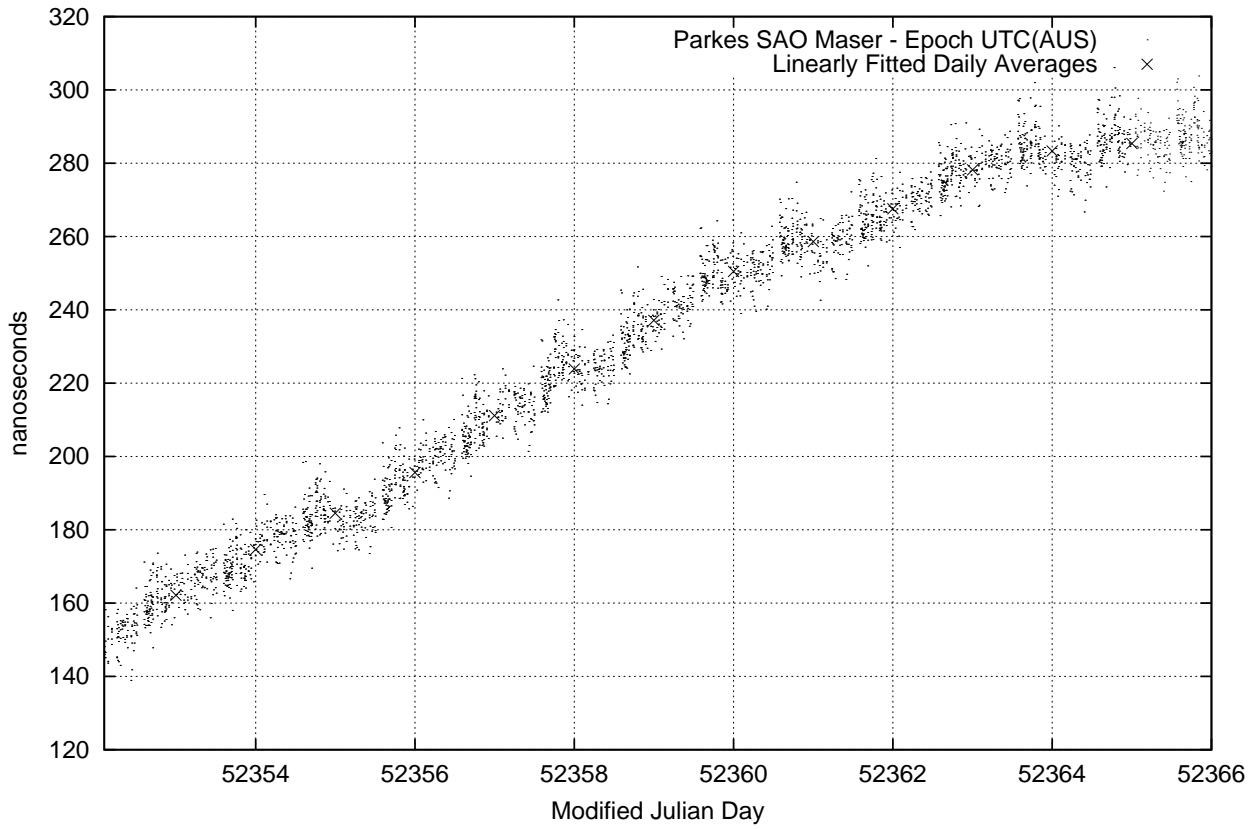

GPS Common-View Time-Transfer between ATNF Parkes and NML Sydney

GPS Common-View Frequency Transfer between ATNF Parkes and NML Sydney