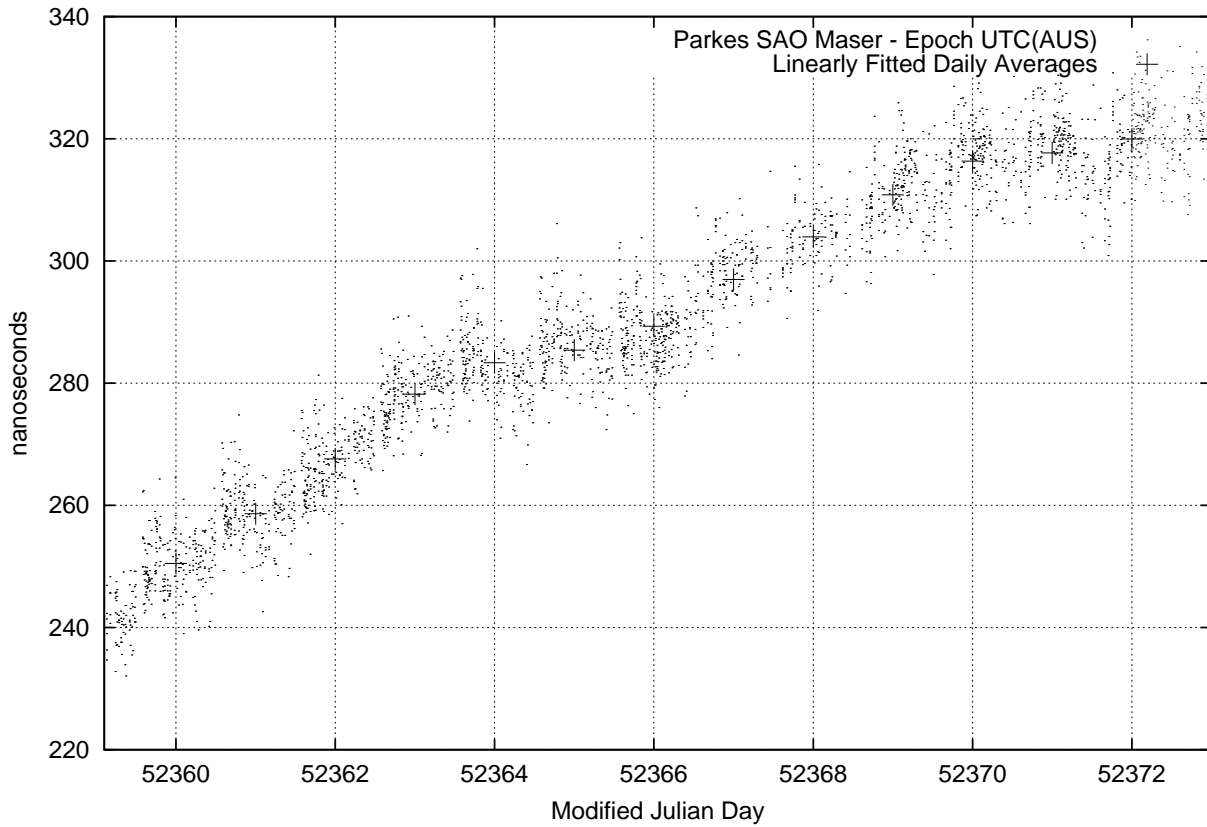

GPS Common-View Time-Transfer between ATNF Parkes and NML Sydney

GPS Common-View Frequency Transfer between ATNF Parkes and NML Sydney