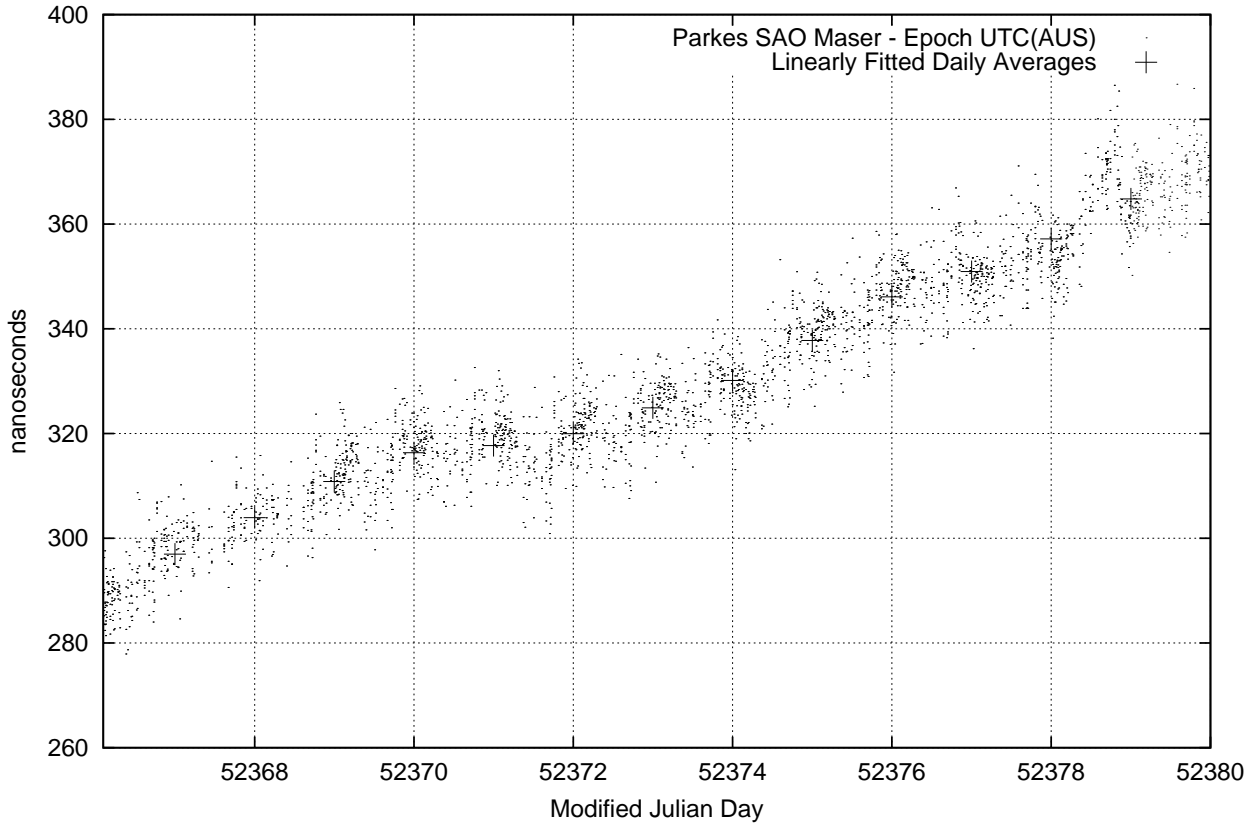

GPS Common-View Time-Transfer between ATNF Parkes and NML Sydney

GPS Common-View Frequency Transfer between ATNF Parkes and NML Sydney