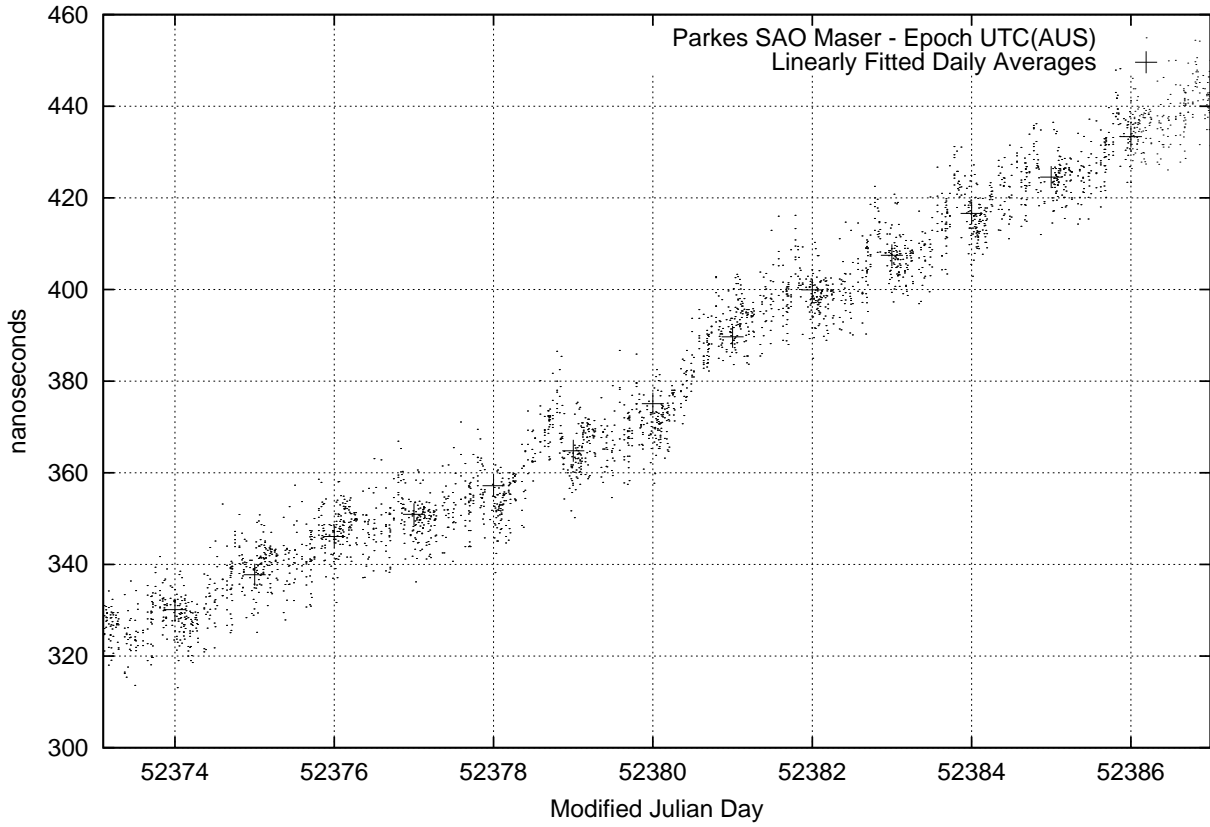

GPS Common-View Time-Transfer between ATNF Parkes and NML Sydney

GPS Common-View Frequency Transfer between ATNF Parkes and NML Sydney