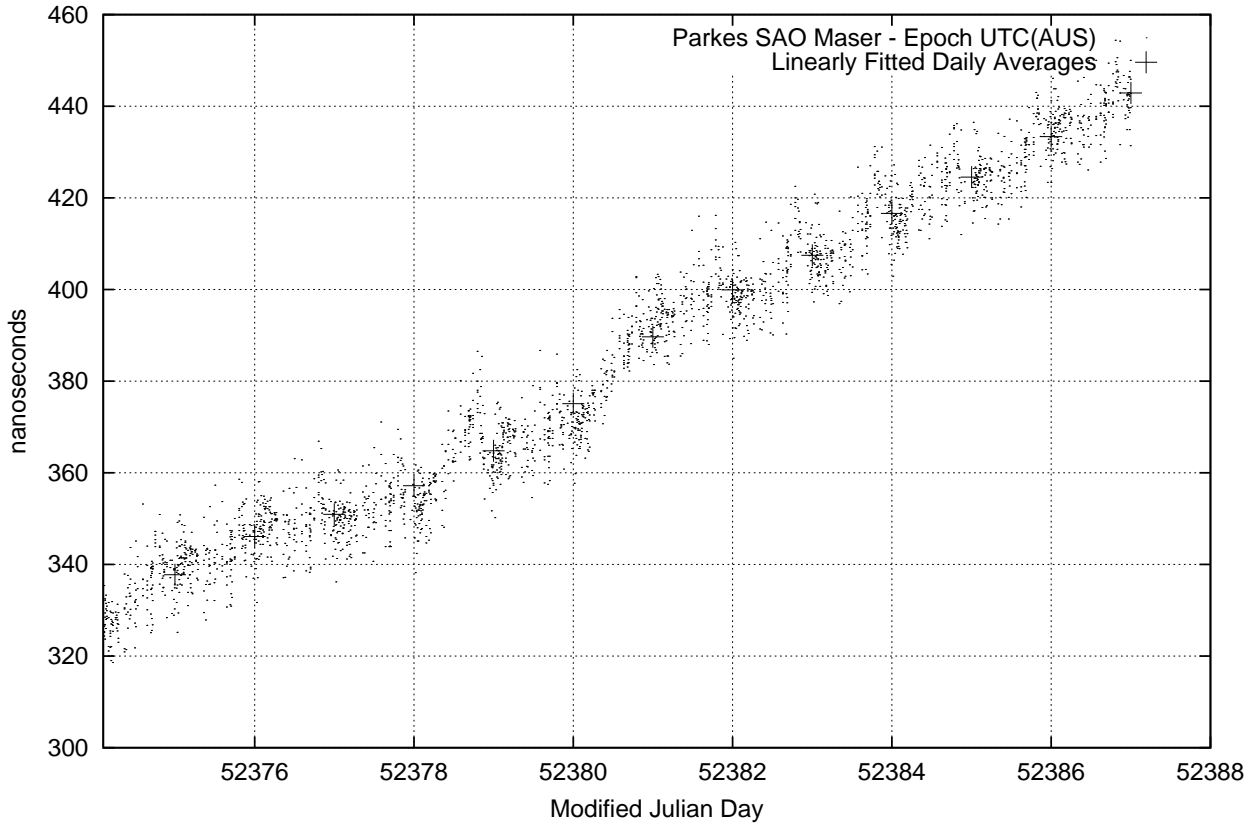

GPS Common-View Time-Transfer between ATNF Parkes and NML Sydney

GPS Common-View Frequency Transfer between ATNF Parkes and NML Sydney