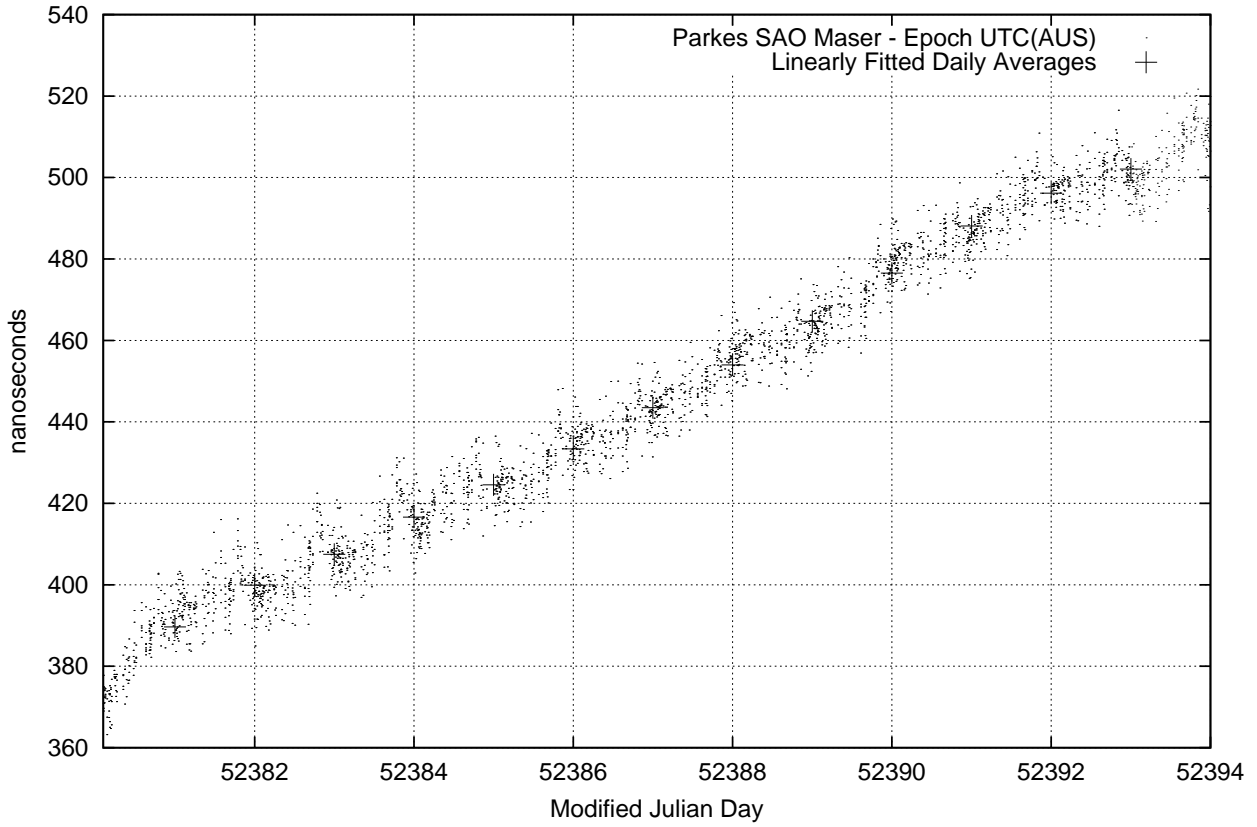

GPS Common-View Time-Transfer between ATNF Parkes and NML Sydney

GPS Common-View Frequency Transfer between ATNF Parkes and NML Sydney