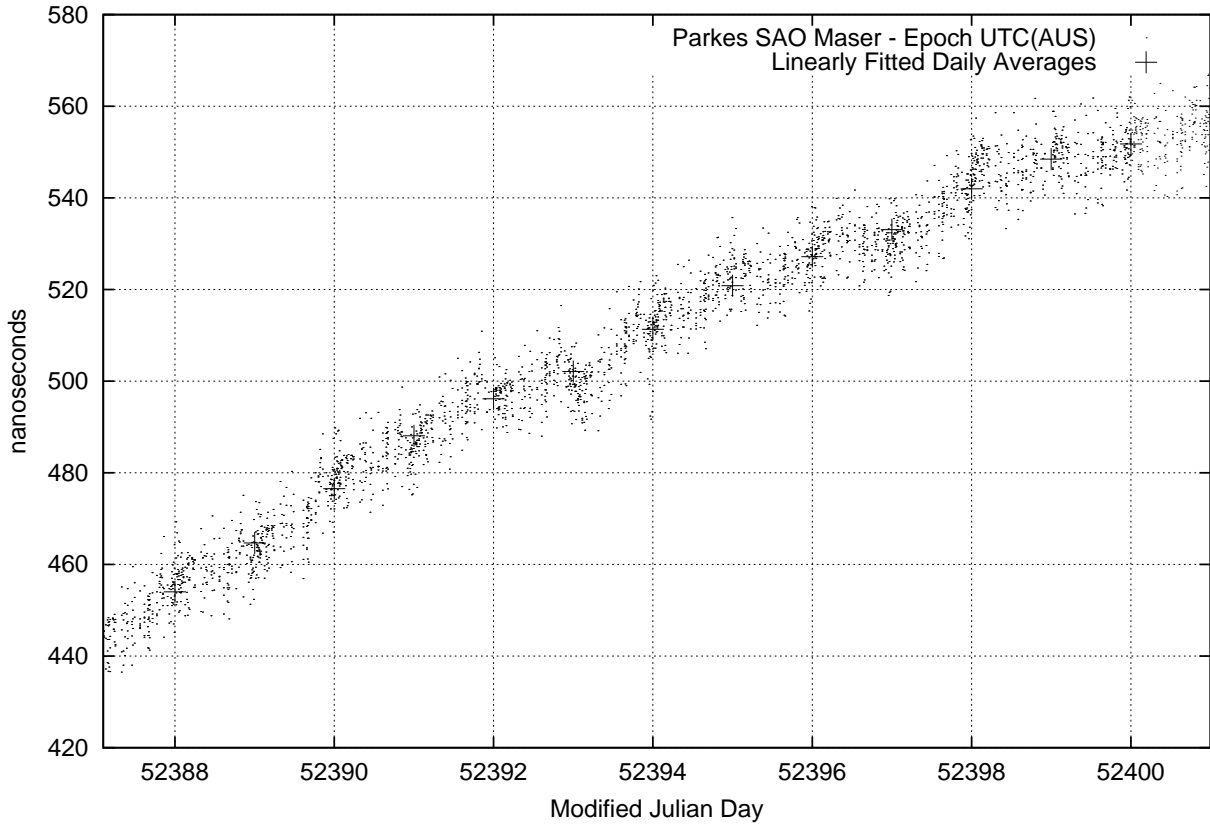

GPS Common-View Time-Transfer between ATNF Parkes and NML Sydney

GPS Common-View Frequency Transfer between ATNF Parkes and NML Sydney