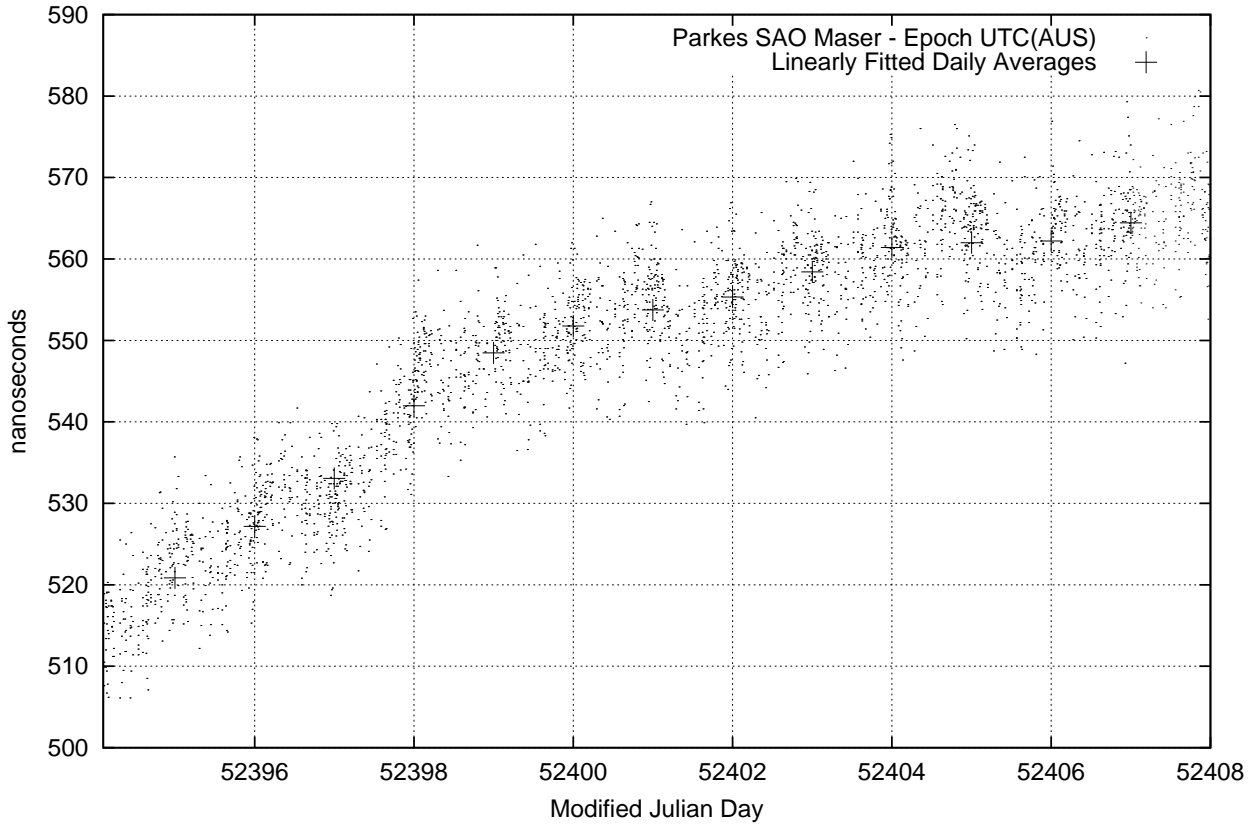

GPS Common-View Time-Transfer between ATNF Parkes and NML Sydney

GPS Common-View Frequency Transfer between ATNF Parkes and NML Sydney