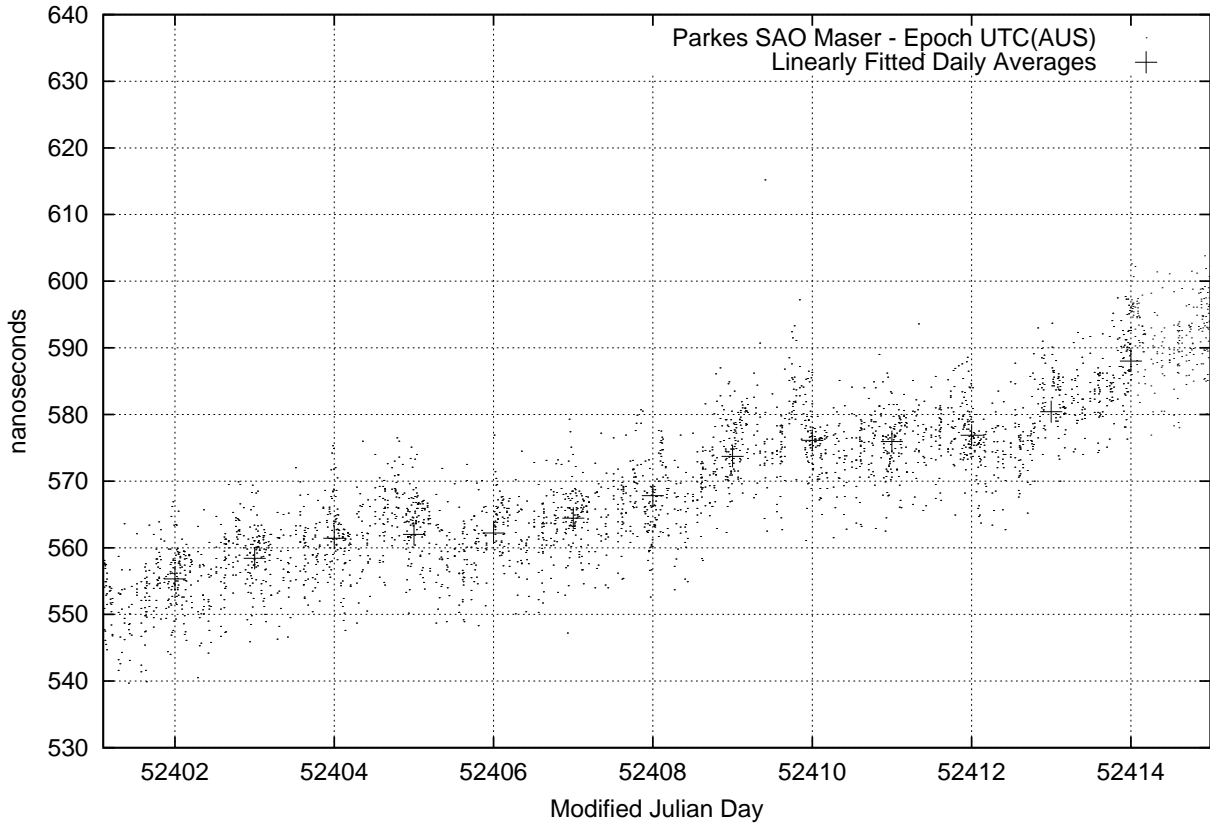

GPS Common-View Time-Transfer between ATNF Parkes and NML Sydney

GPS Common-View Frequency Transfer between ATNF Parkes and NML Sydney