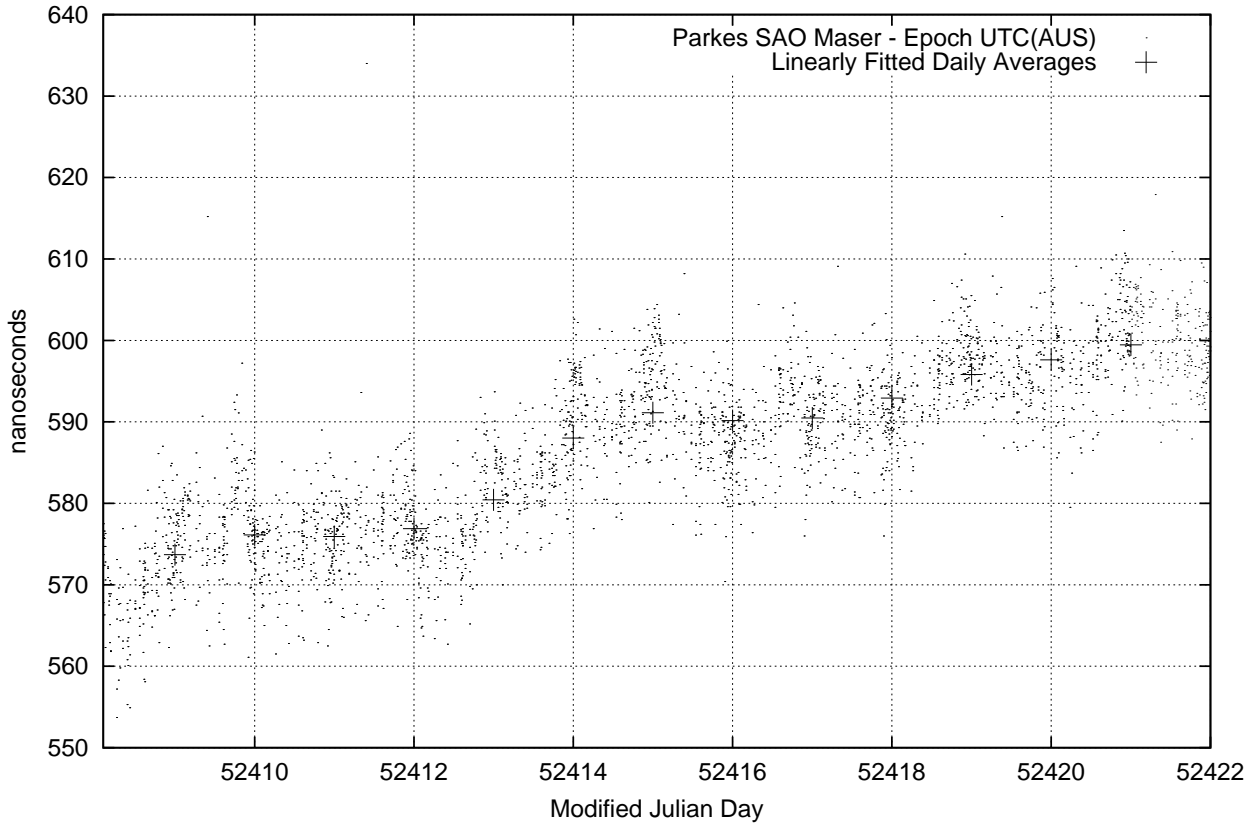

GPS Common-View Time-Transfer between ATNF Parkes and NML Sydney

GPS Common-View Frequency Transfer between ATNF Parkes and NML Sydney