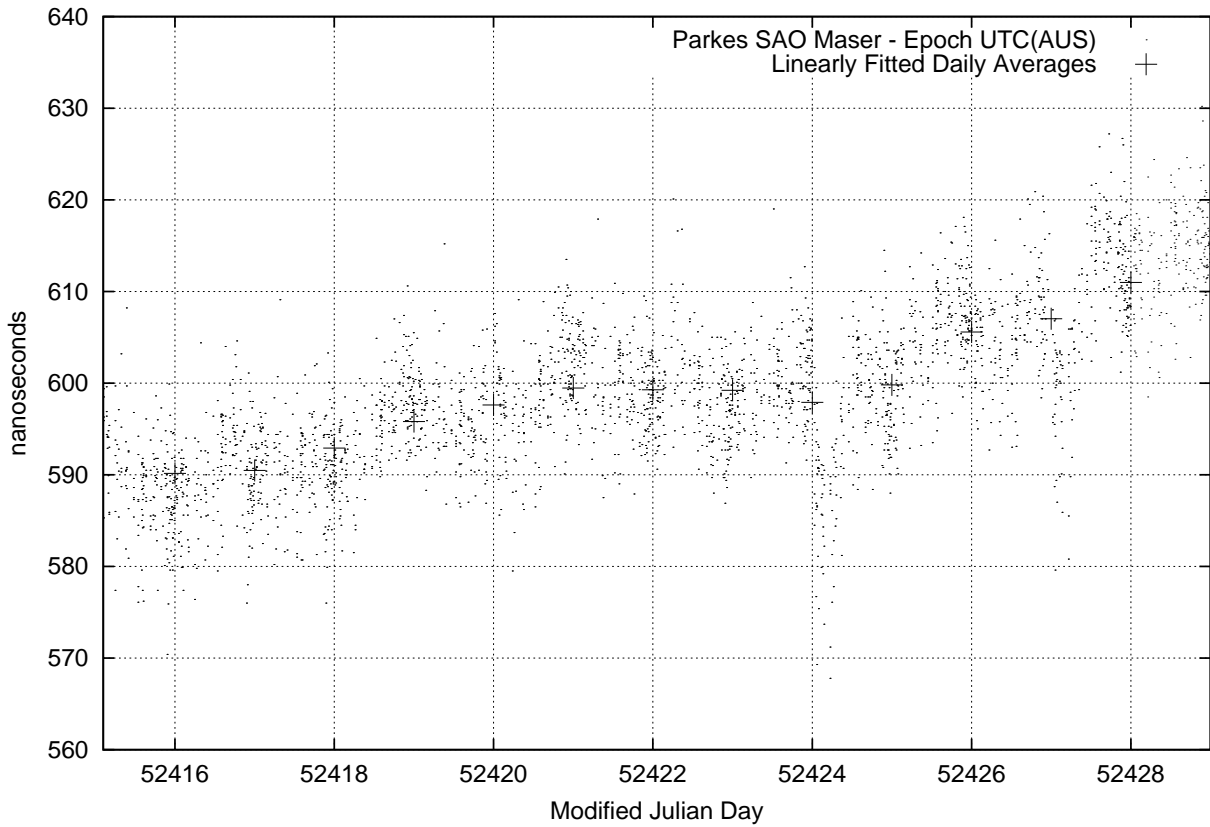

GPS Common-View Time-Transfer between ATNF Parkes and NML Sydney

GPS Common-View Frequency Transfer between ATNF Parkes and NML Sydney