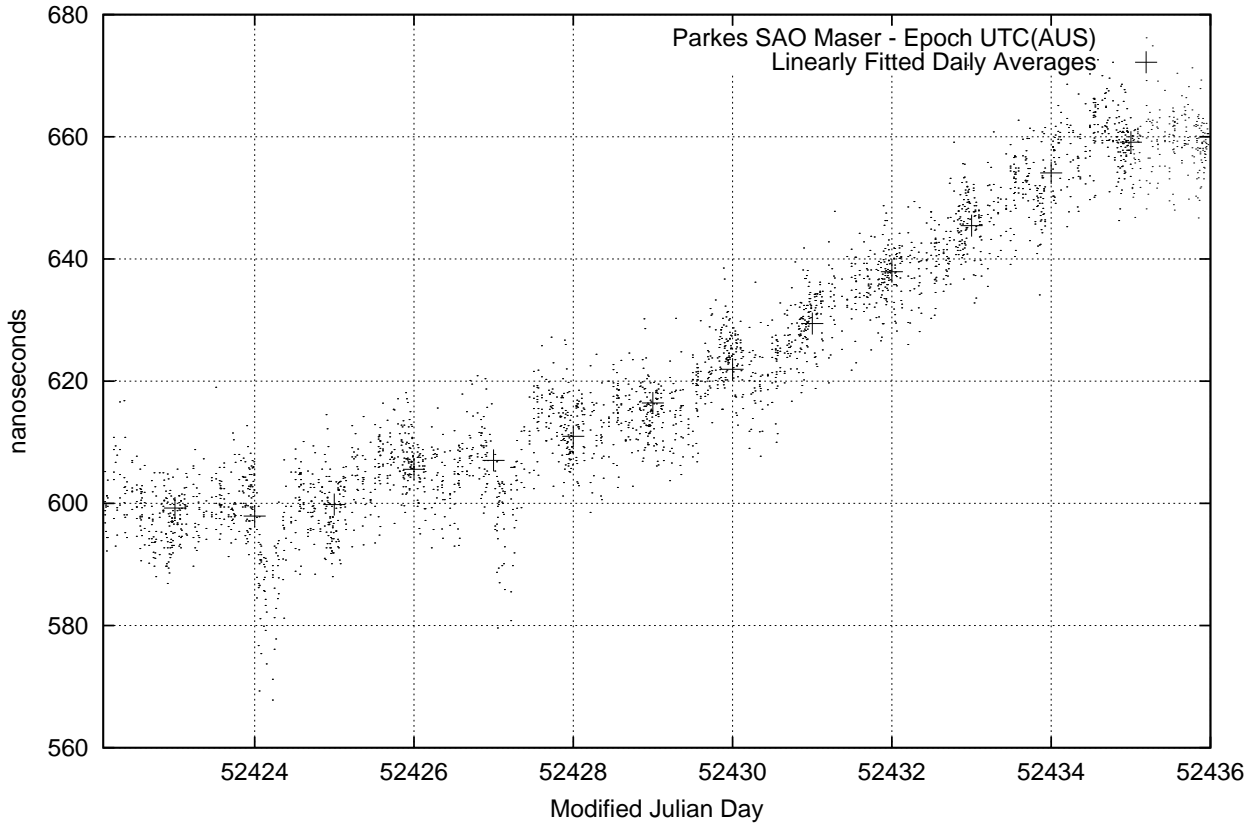

GPS Common-View Time-Transfer between ATNF Parkes and NML Sydney

GPS Common-View Frequency Transfer between ATNF Parkes and NML Sydney