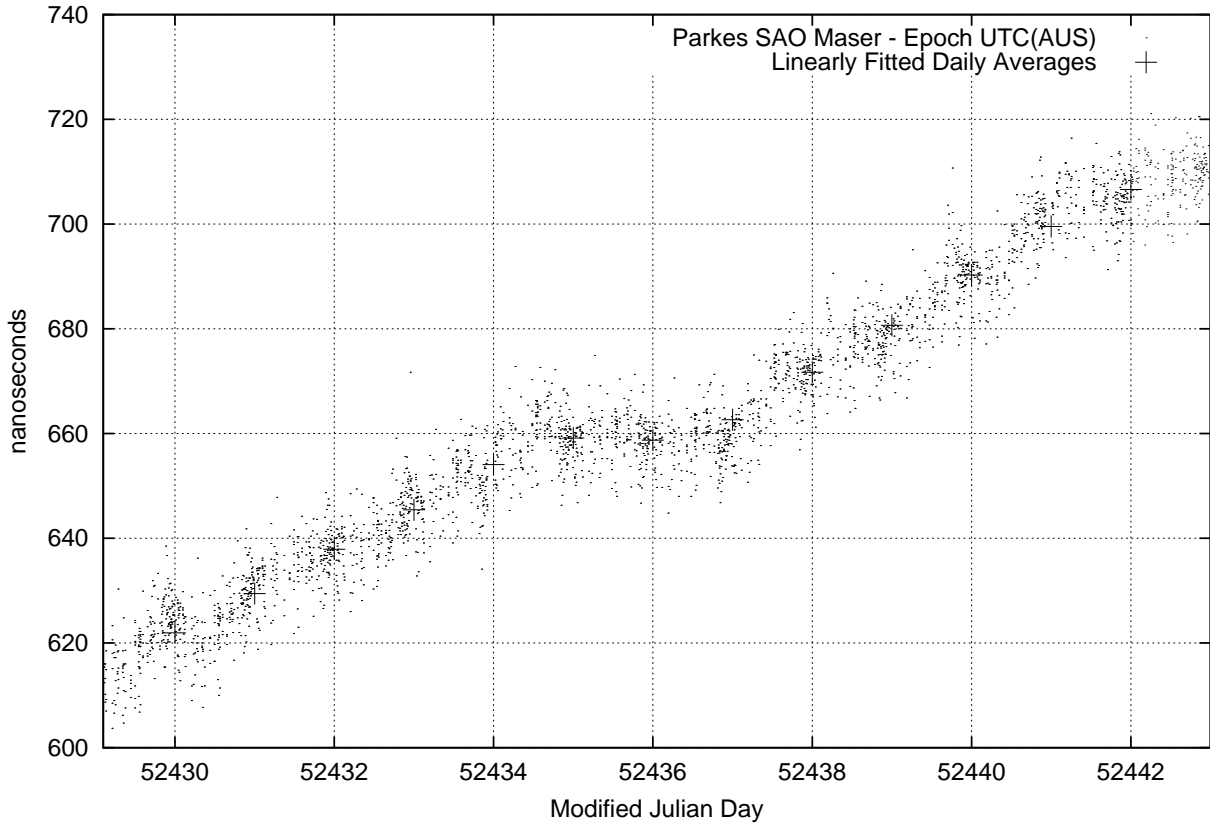

GPS Common-View Time-Transfer between ATNF Parkes and NML Sydney

GPS Common-View Frequency Transfer between ATNF Parkes and NML Sydney