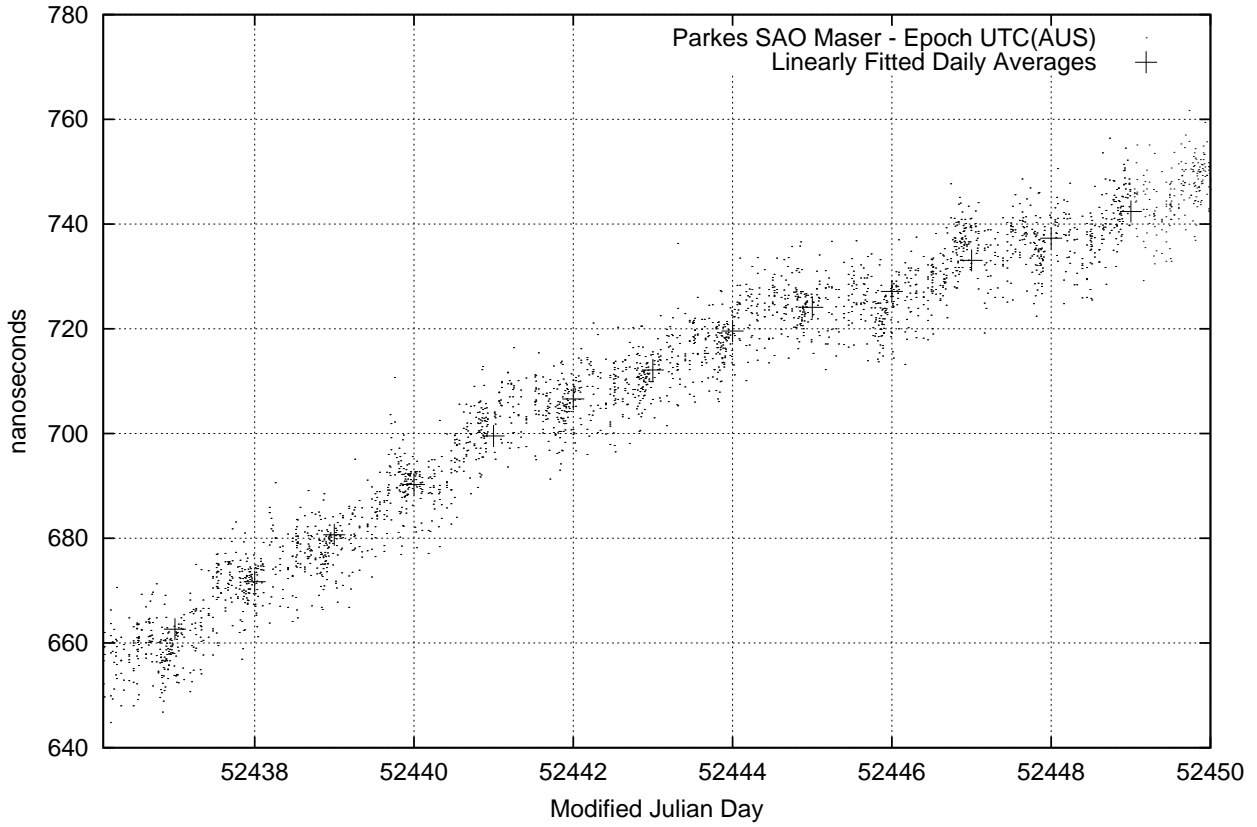

GPS Common-View Time-Transfer between ATNF Parkes and NML Sydney

GPS Common-View Frequency Transfer between ATNF Parkes and NML Sydney