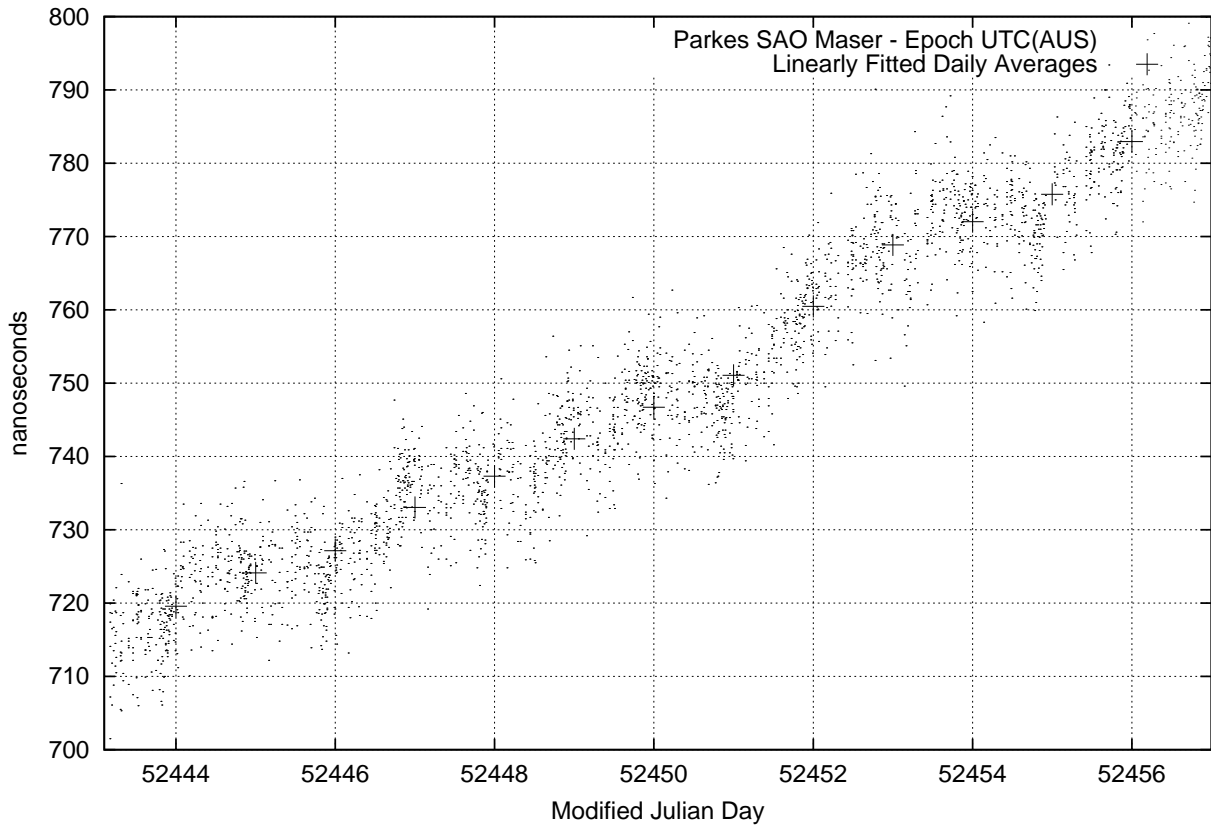

GPS Common-View Time-Transfer between ATNF Parkes and NML Sydney

GPS Common-View Frequency Transfer between ATNF Parkes and NML Sydney