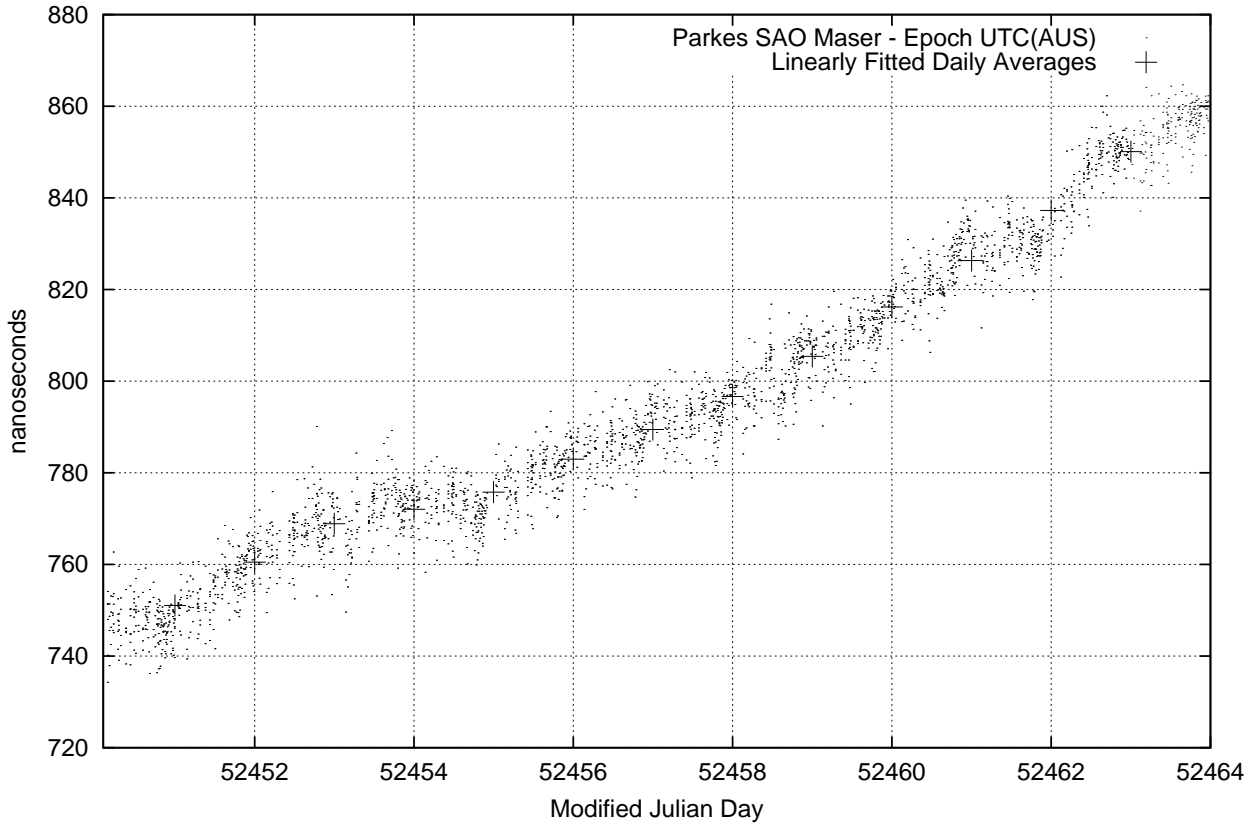

GPS Common-View Time-Transfer between ATNF Parkes and NML Sydney

GPS Common-View Frequency Transfer between ATNF Parkes and NML Sydney