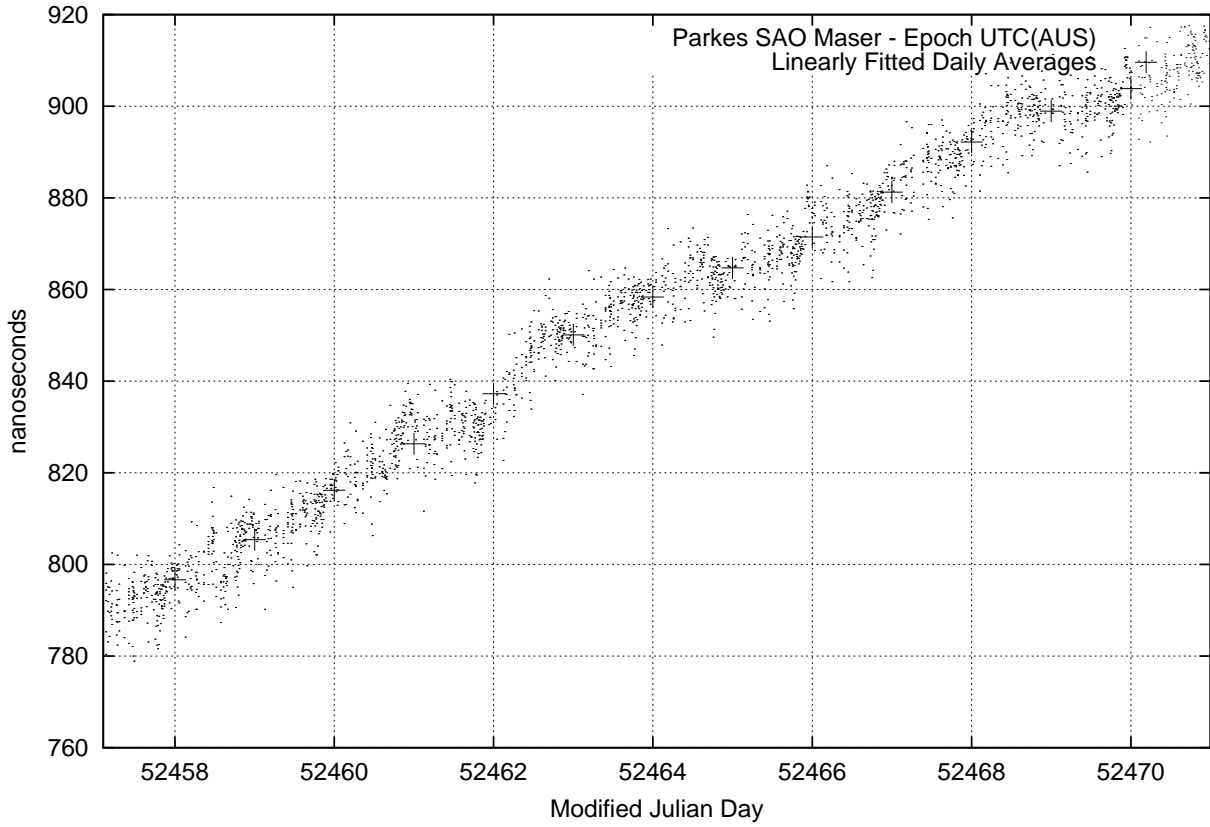

GPS Common-View Time-Transfer between ATNF Parkes and NML Sydney

GPS Common-View Frequency Transfer between ATNF Parkes and NML Sydney