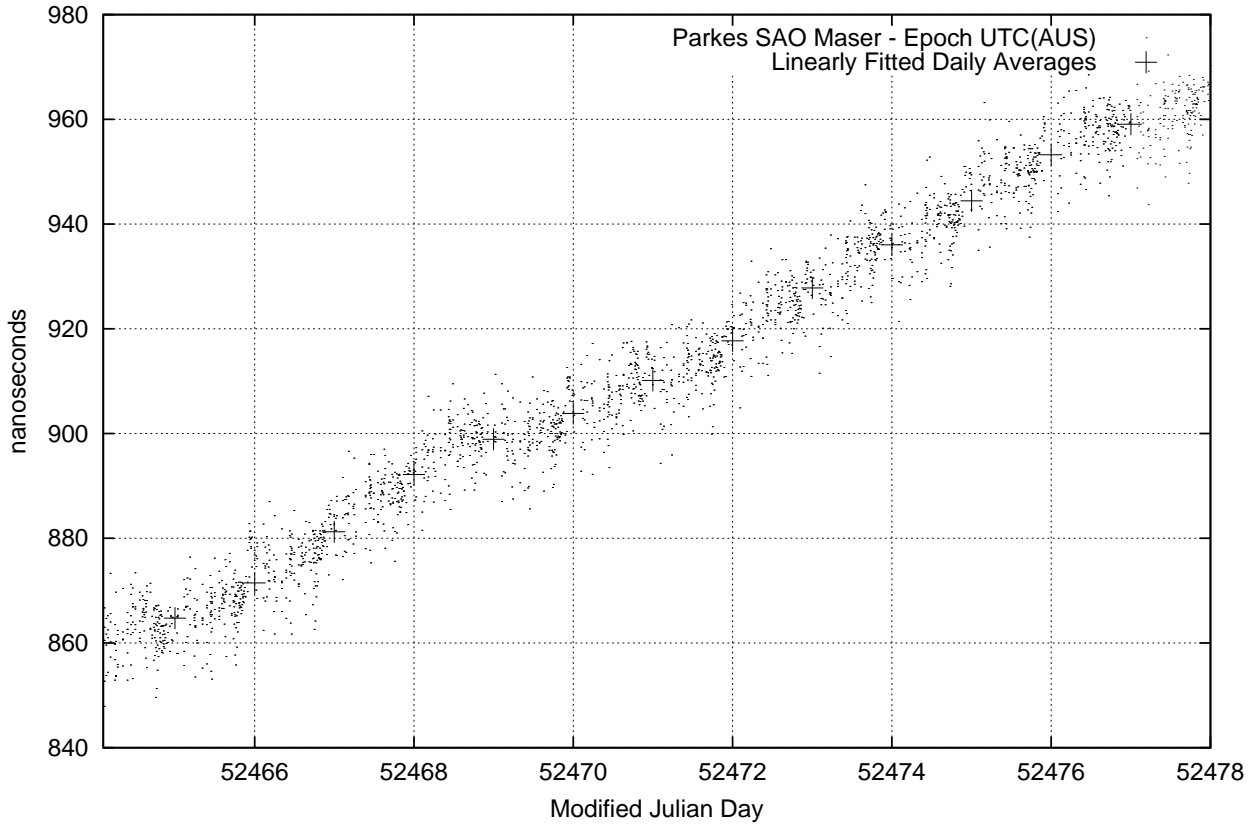

GPS Common-View Time-Transfer between ATNF Parkes and NML Sydney

GPS Common-View Frequency Transfer between ATNF Parkes and NML Sydney