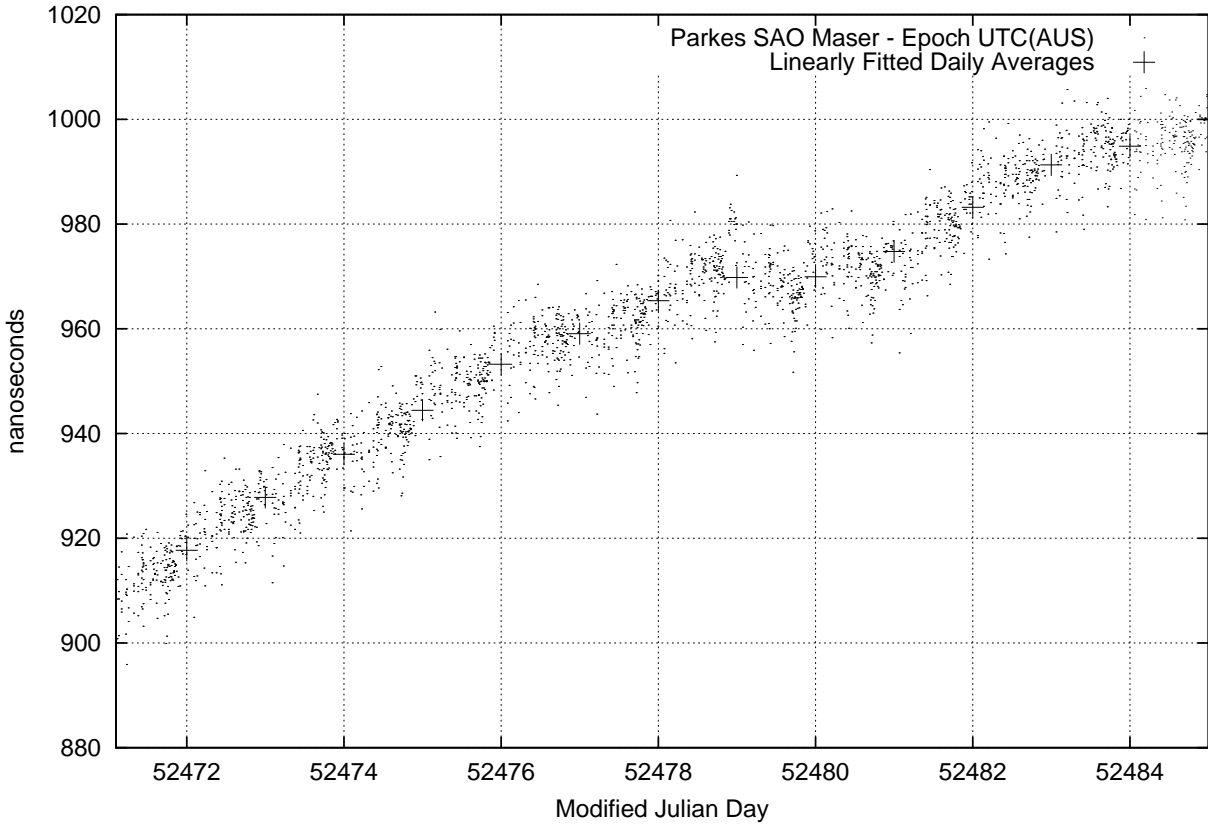

GPS Common-View Time-Transfer between ATNF Parkes and NML Sydney

GPS Common-View Frequency Transfer between ATNF Parkes and NML Sydney