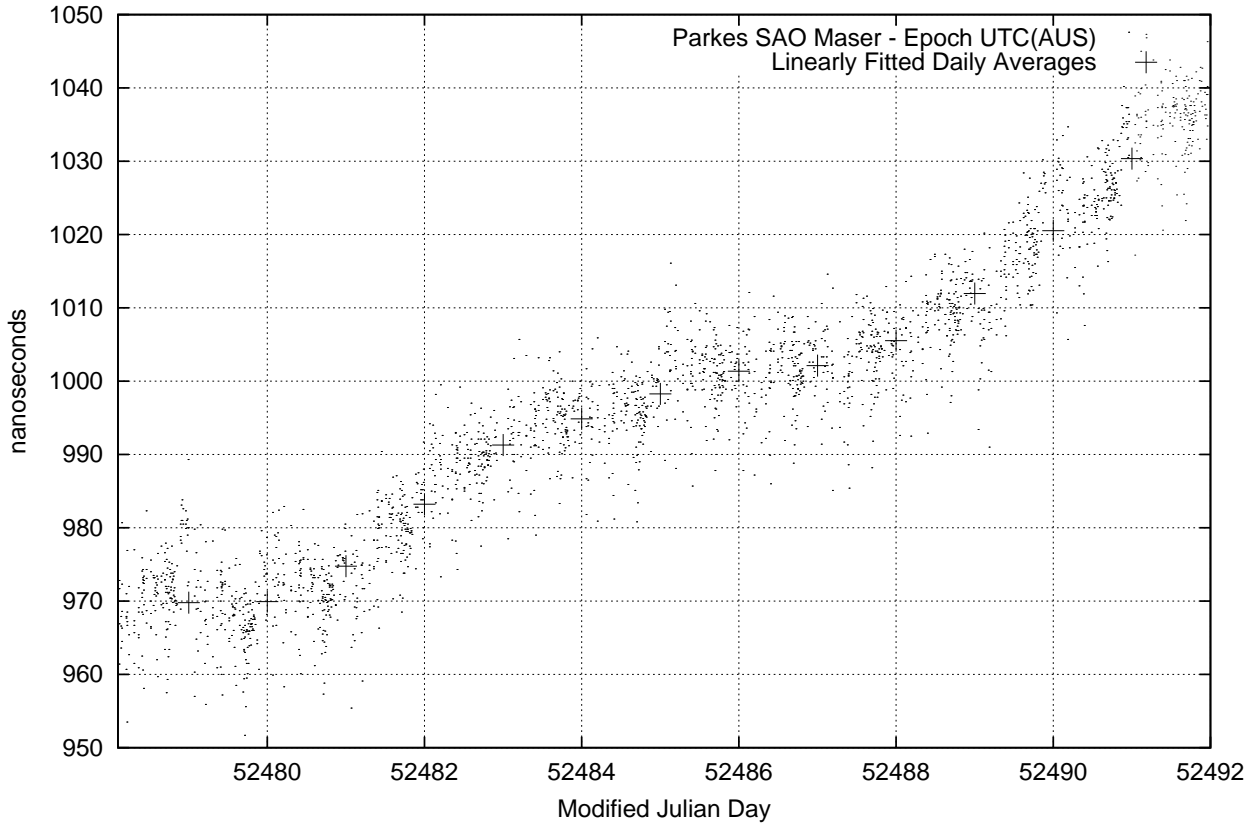

GPS Common-View Time-Transfer between ATNF Parkes and NML Sydney

GPS Common-View Frequency Transfer between ATNF Parkes and NML Sydney