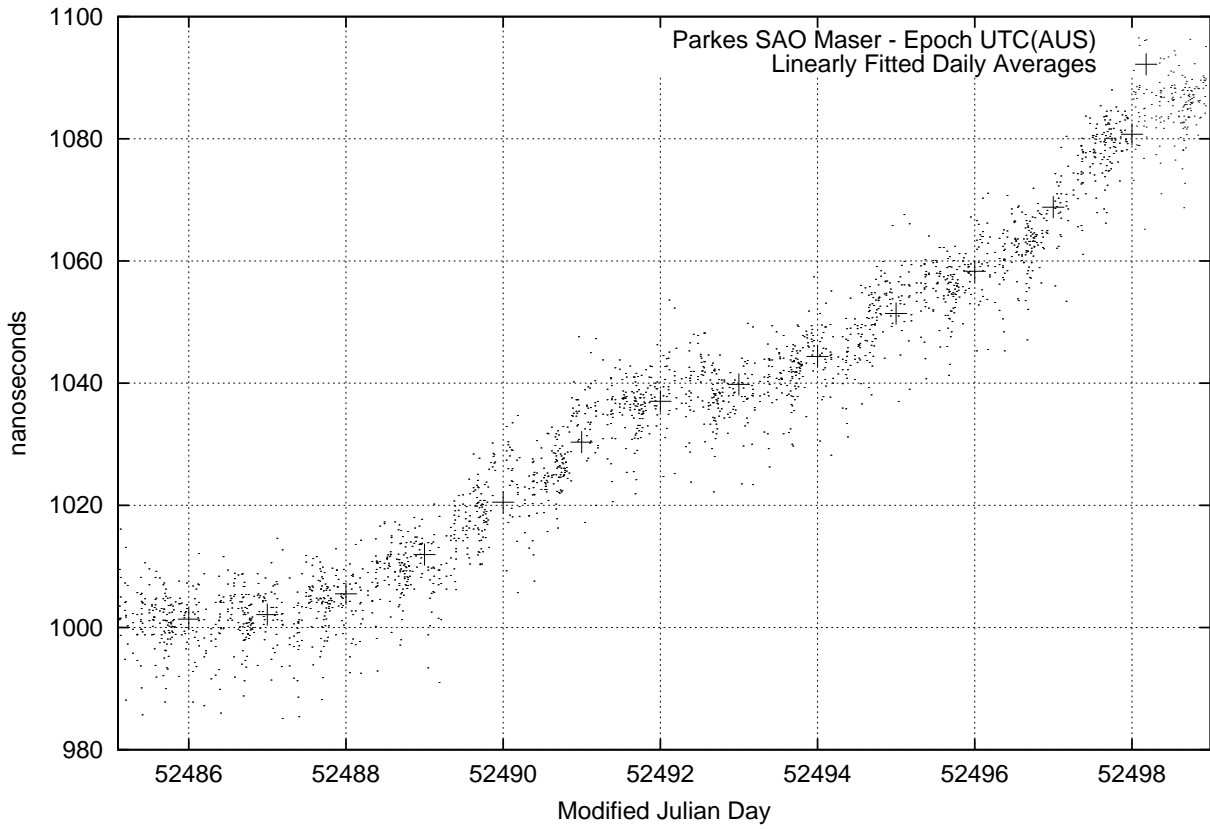

GPS Common-View Time-Transfer between ATNF Parkes and NML Sydney

GPS Common-View Frequency Transfer between ATNF Parkes and NML Sydney