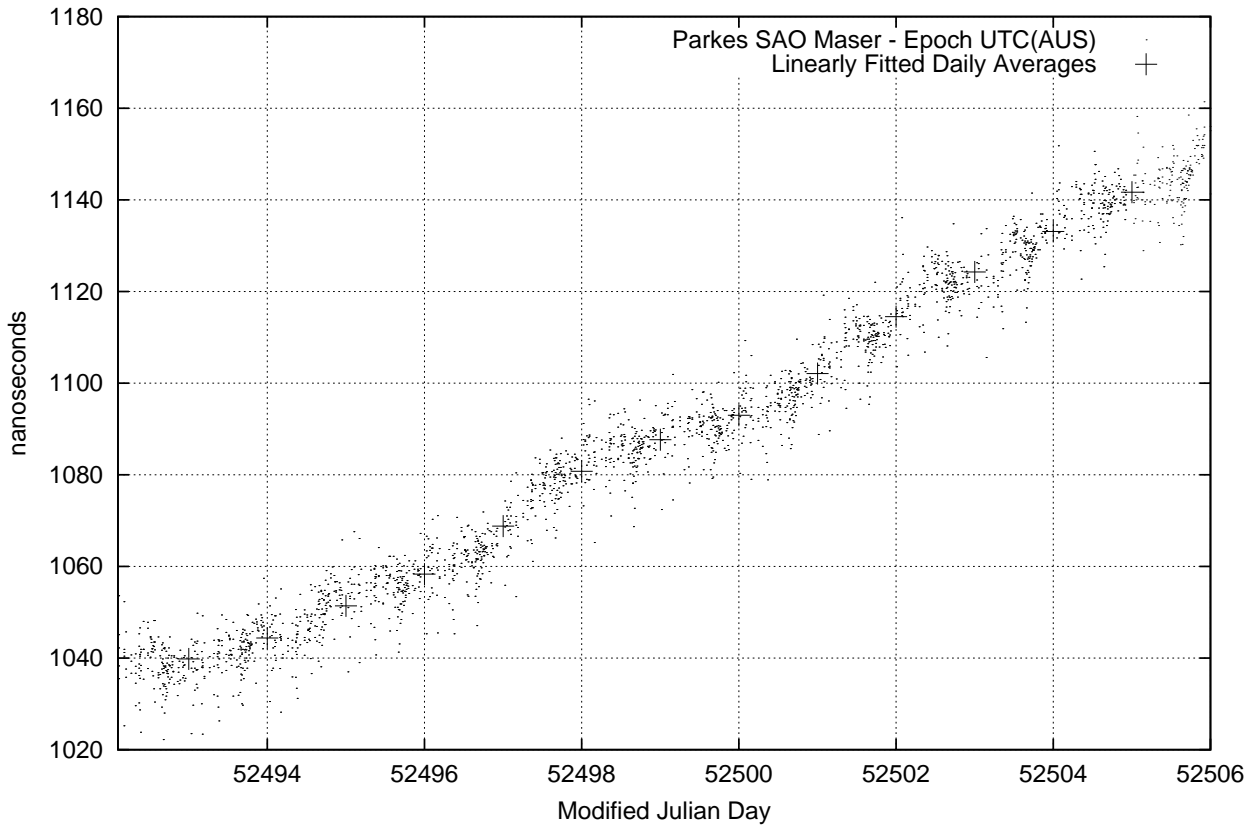

GPS Common-View Time-Transfer between ATNF Parkes and NML Sydney

GPS Common-View Frequency Transfer between ATNF Parkes and NML Sydney