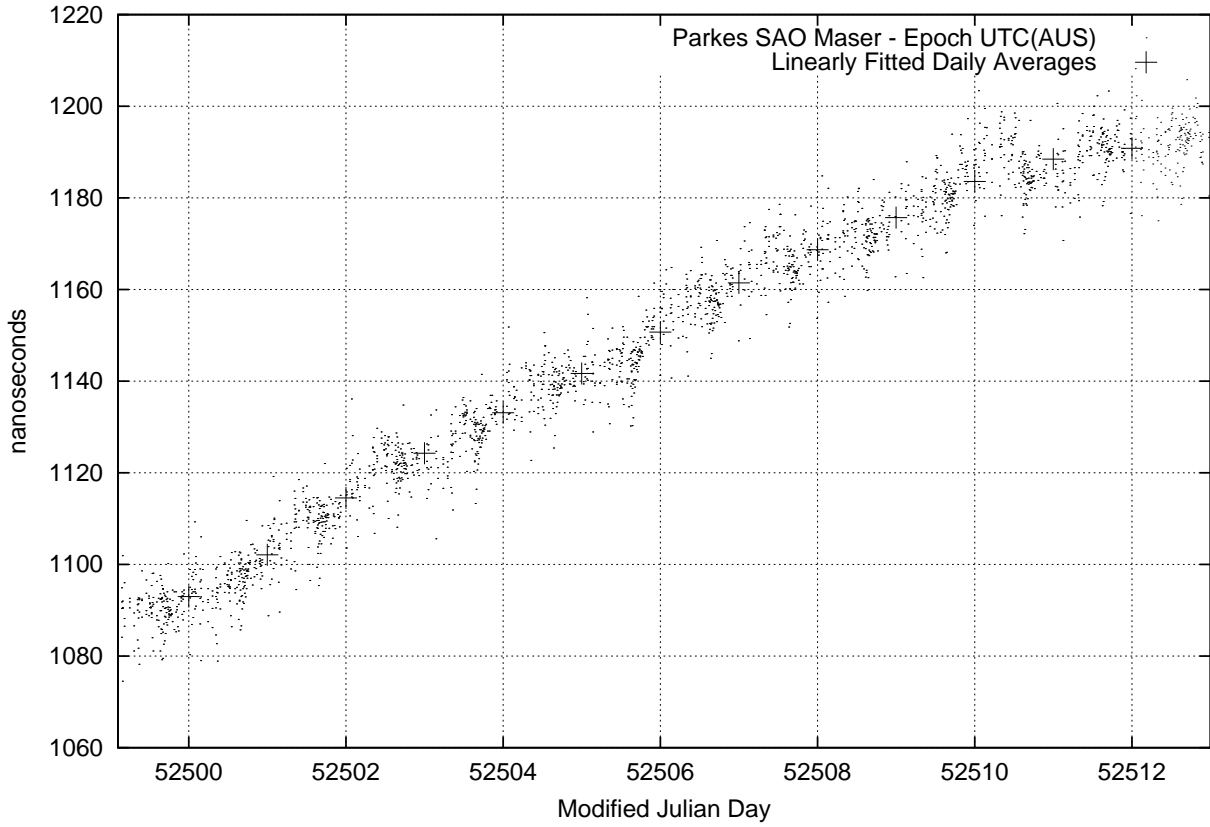

GPS Common-View Time-Transfer between ATNF Parkes and NML Sydney

GPS Common-View Frequency Transfer between ATNF Parkes and NML Sydney