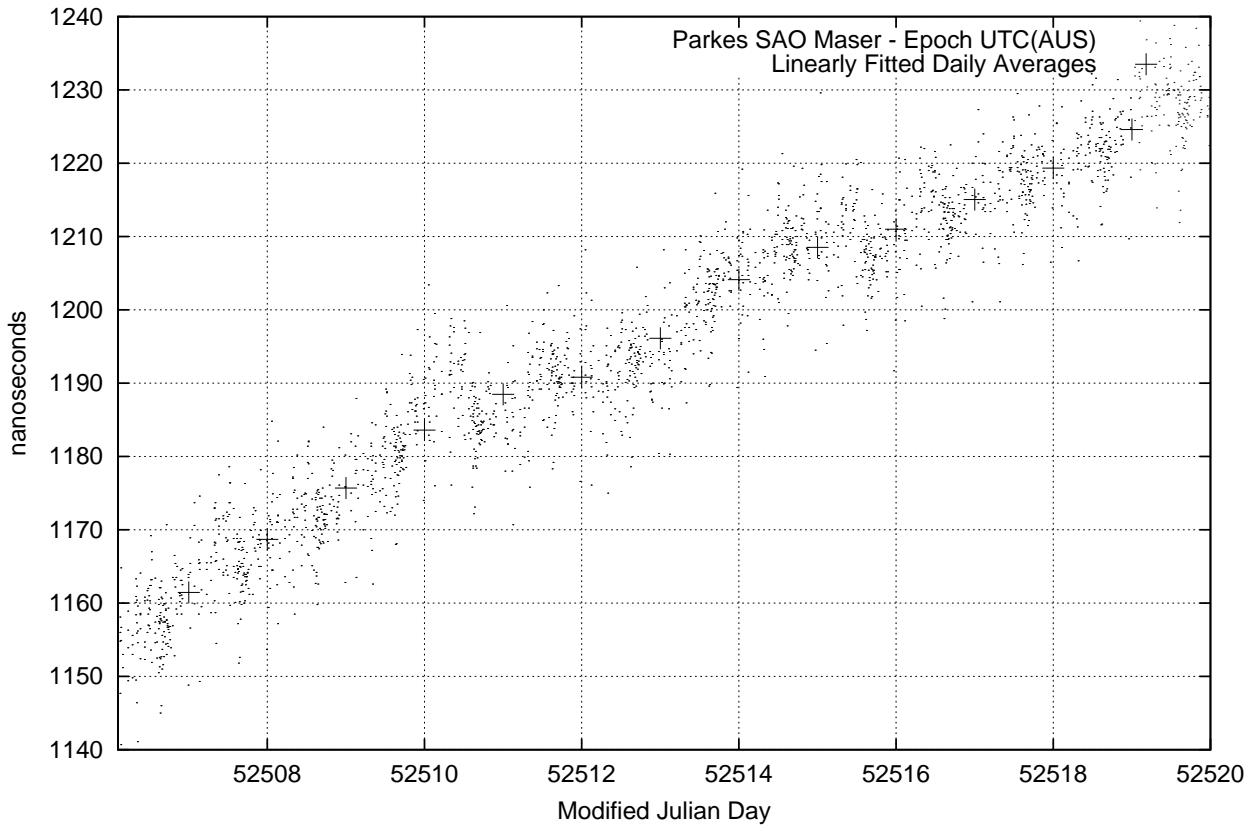

GPS Common-View Time-Transfer between ATNF Parkes and NML Sydney

GPS Common-View Frequency Transfer between ATNF Parkes and NML Sydney