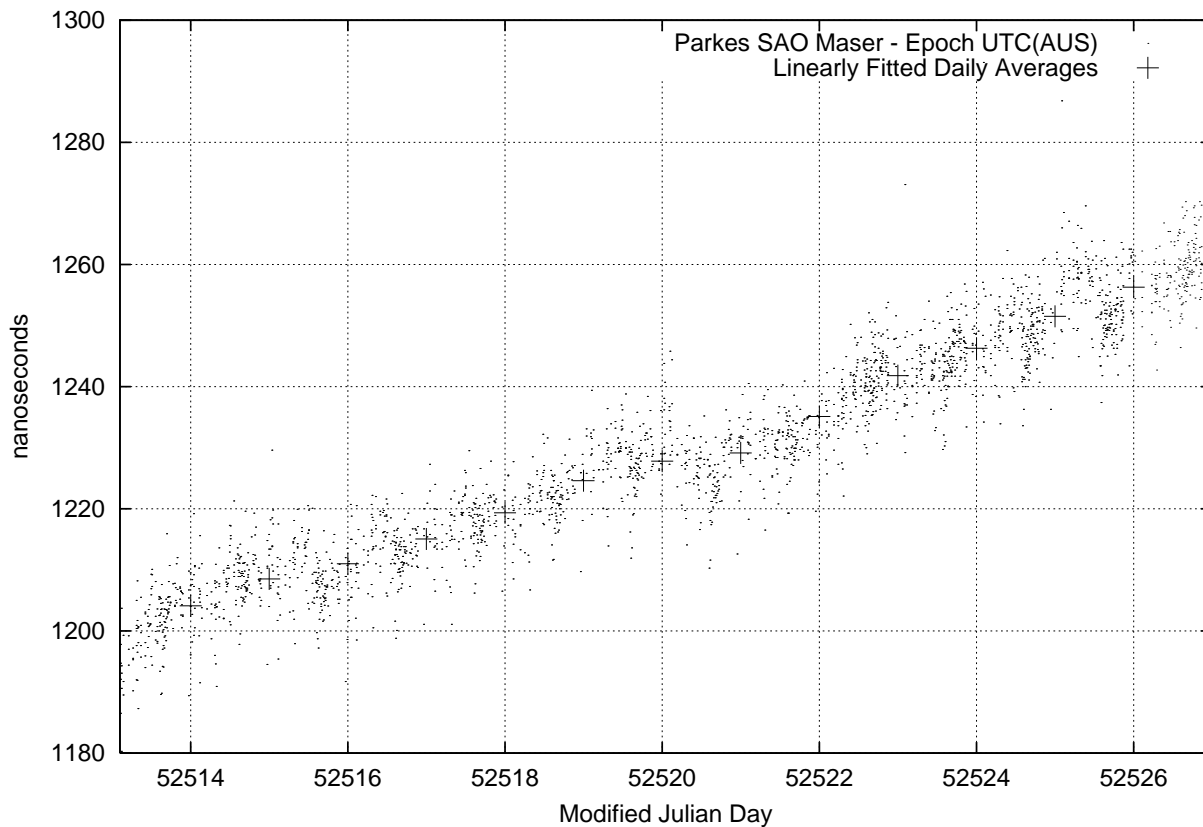

GPS Common-View Time-Transfer between ATNF Parkes and NML Sydney

GPS Common-View Frequency Transfer between ATNF Parkes and NML Sydney