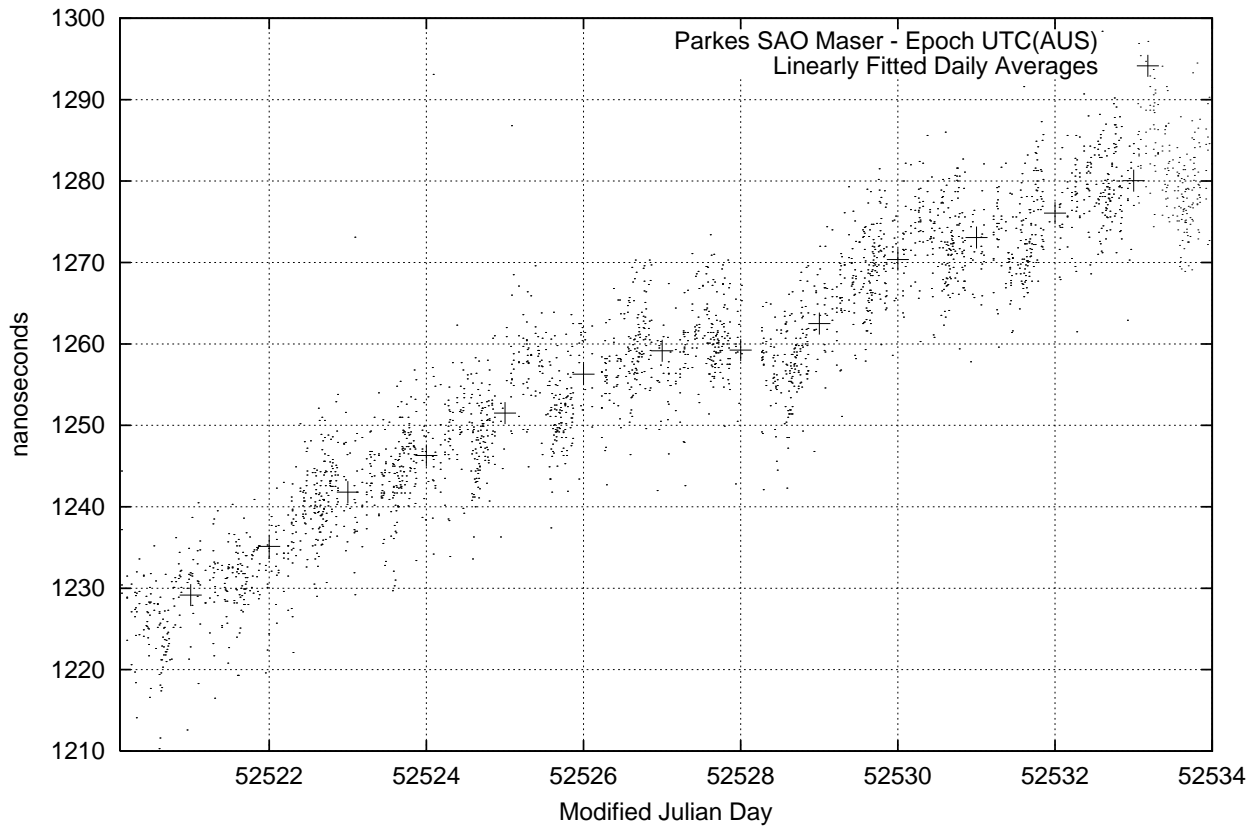

GPS Common-View Time-Transfer between ATNF Parkes and NML Sydney

GPS Common-View Frequency Transfer between ATNF Parkes and NML Sydney