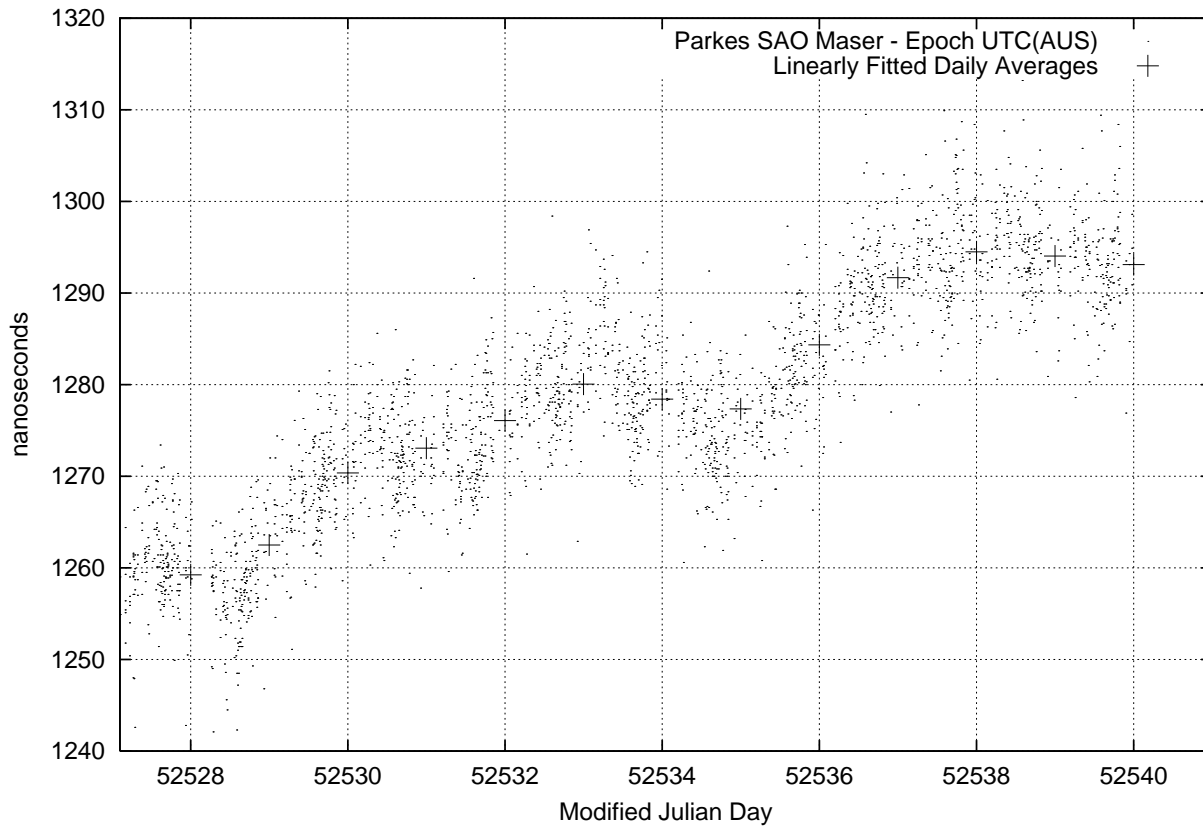

GPS Common-View Time-Transfer between ATNF Parkes and NML Sydney

GPS Common-View Frequency Transfer between ATNF Parkes and NML Sydney