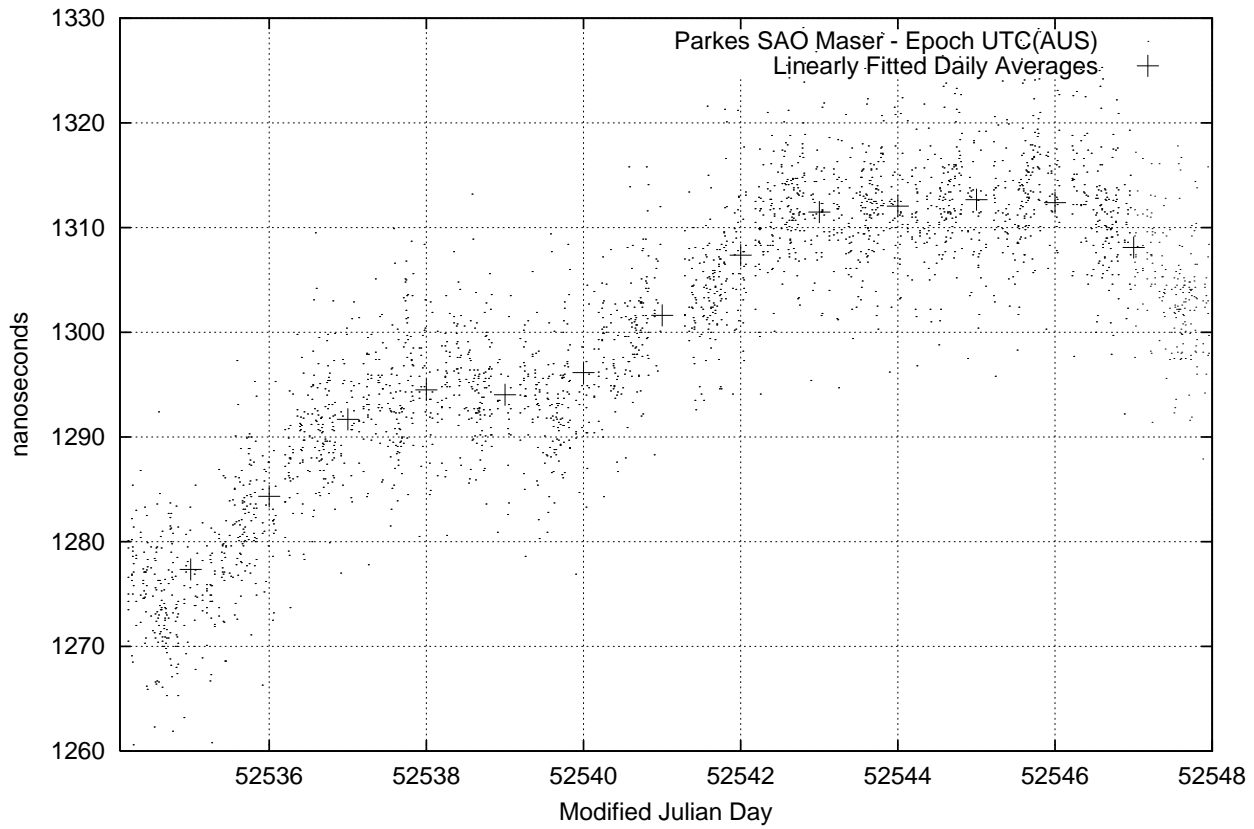

GPS Common-View Time-Transfer between ATNF Parkes and NML Sydney

GPS Common-View Frequency Transfer between ATNF Parkes and NML Sydney