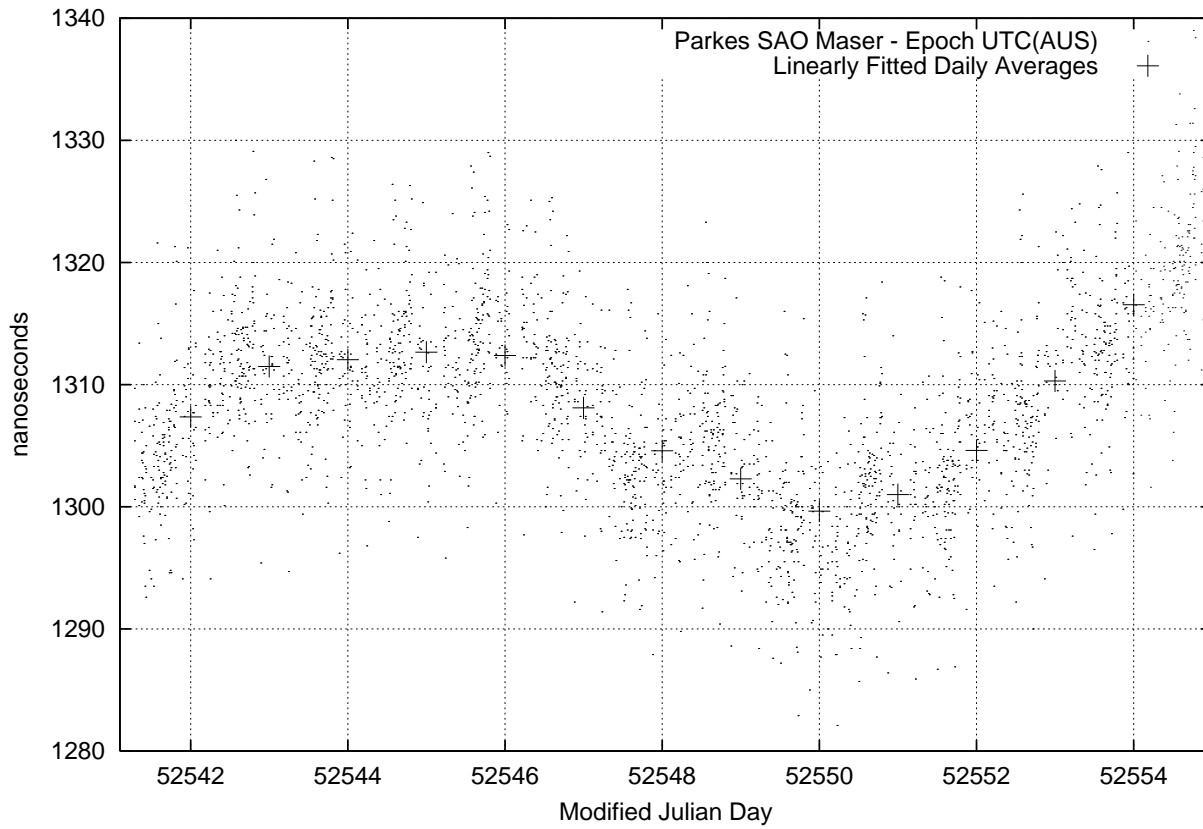

GPS Common-View Time-Transfer between ATNF Parkes and NML Sydney

GPS Common-View Frequency Transfer between ATNF Parkes and NML Sydney