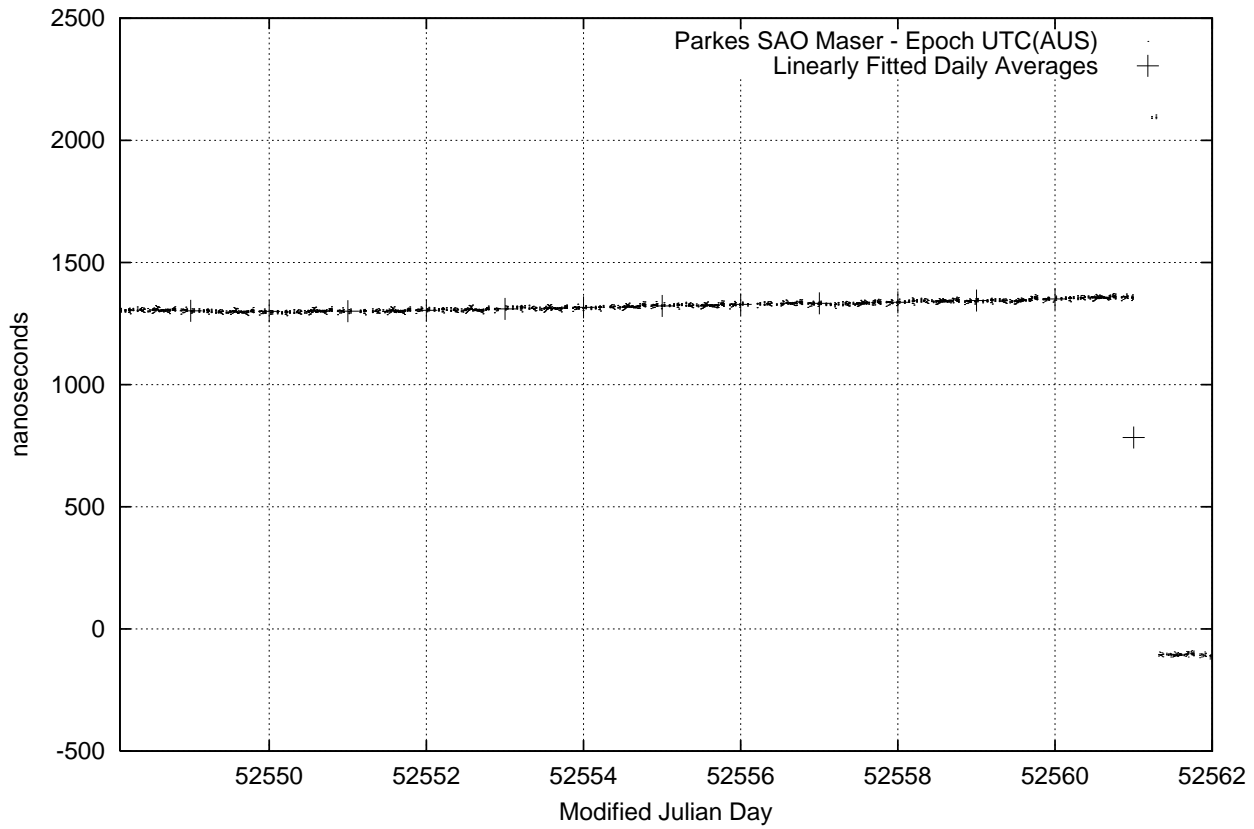

GPS Common-View Time-Transfer between ATNF Parkes and NML Sydney

GPS Common-View Frequency Transfer between ATNF Parkes and NML Sydney