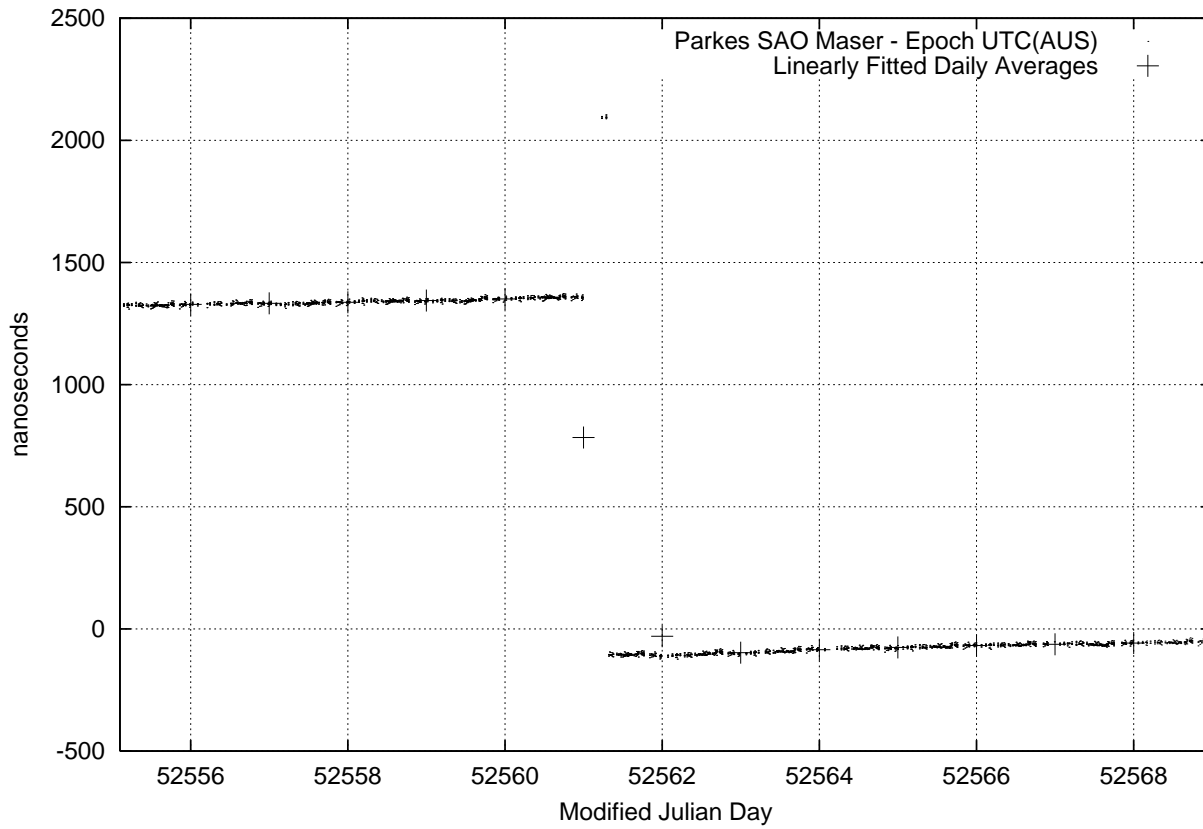

GPS Common-View Time-Transfer between ATNF Parkes and NML Sydney

GPS Common-View Frequency Transfer between ATNF Parkes and NML Sydney