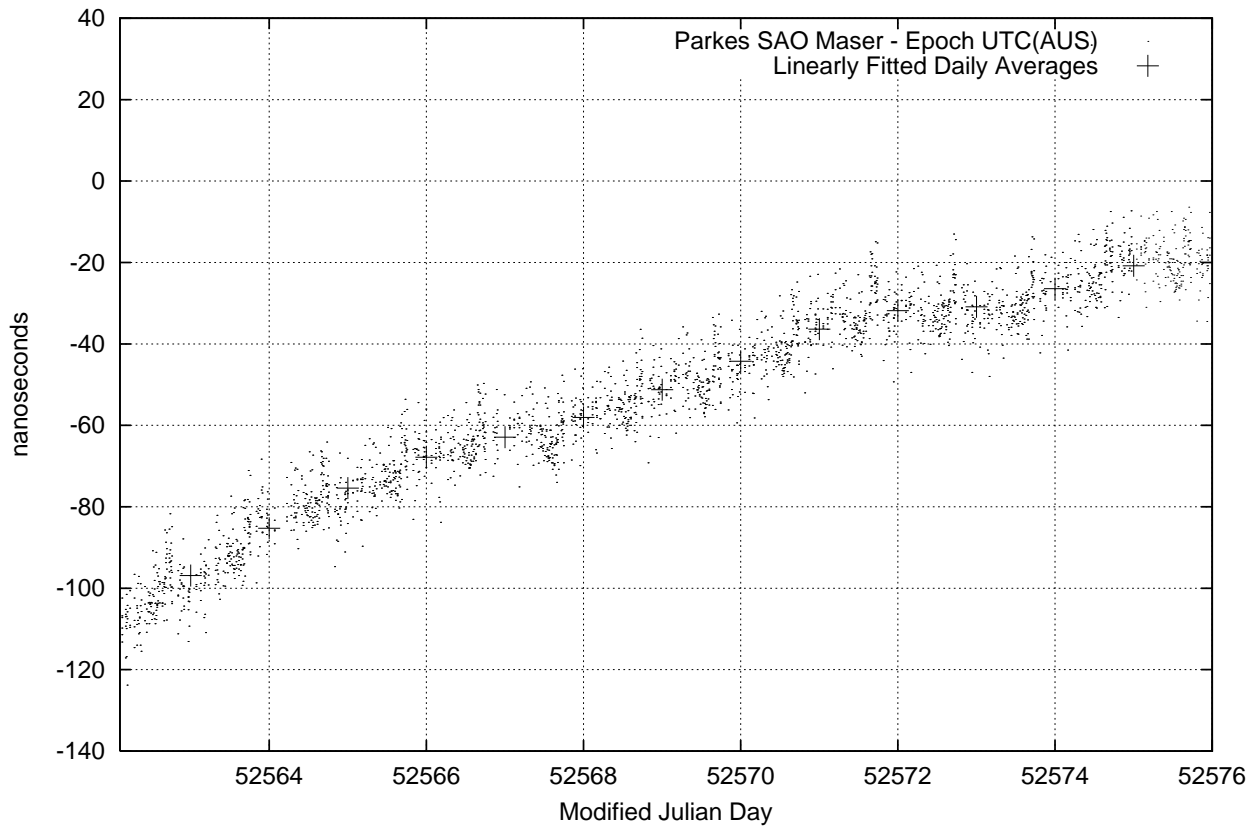

GPS Common-View Time-Transfer between ATNF Parkes and NML Sydney

GPS Common-View Frequency Transfer between ATNF Parkes and NML Sydney