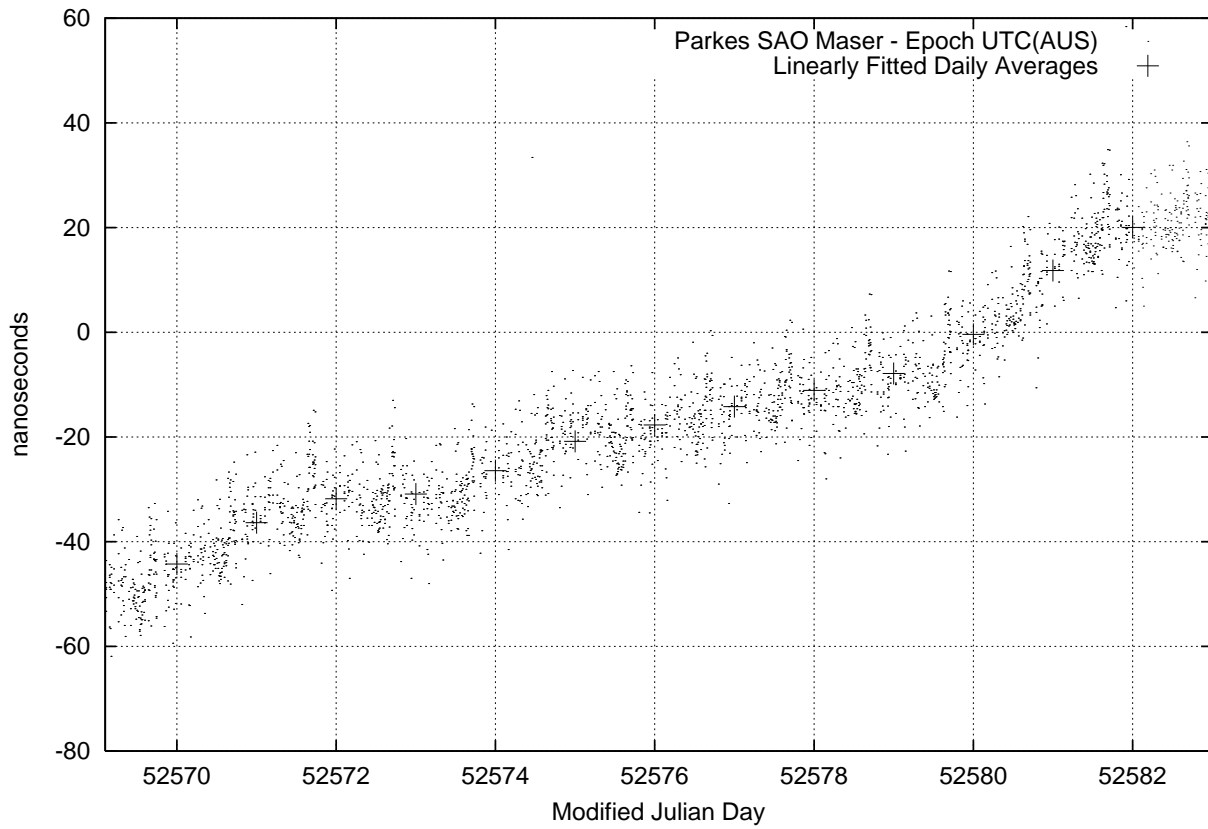

GPS Common-View Time-Transfer between ATNF Parkes and NML Sydney

GPS Common-View Frequency Transfer between ATNF Parkes and NML Sydney