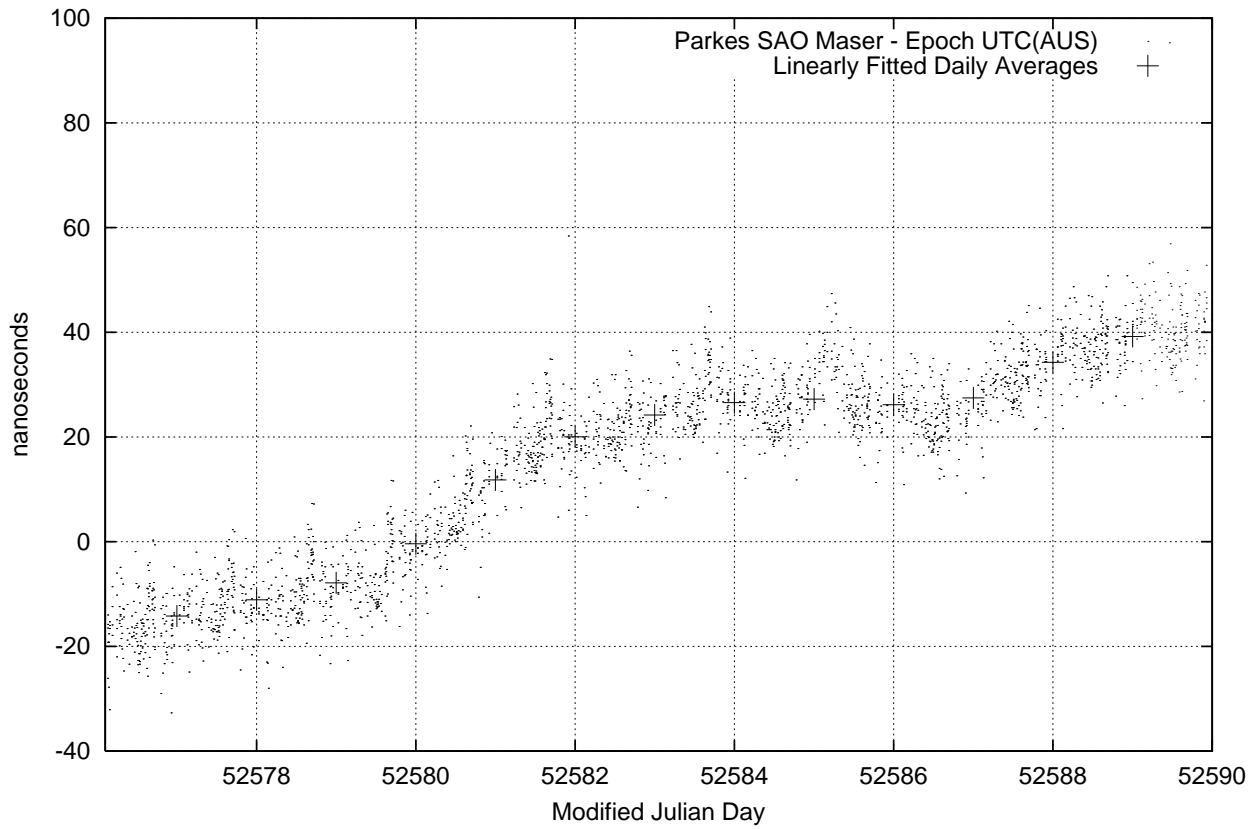

GPS Common-View Time-Transfer between ATNF Parkes and NML Sydney

GPS Common-View Frequency Transfer between ATNF Parkes and NML Sydney