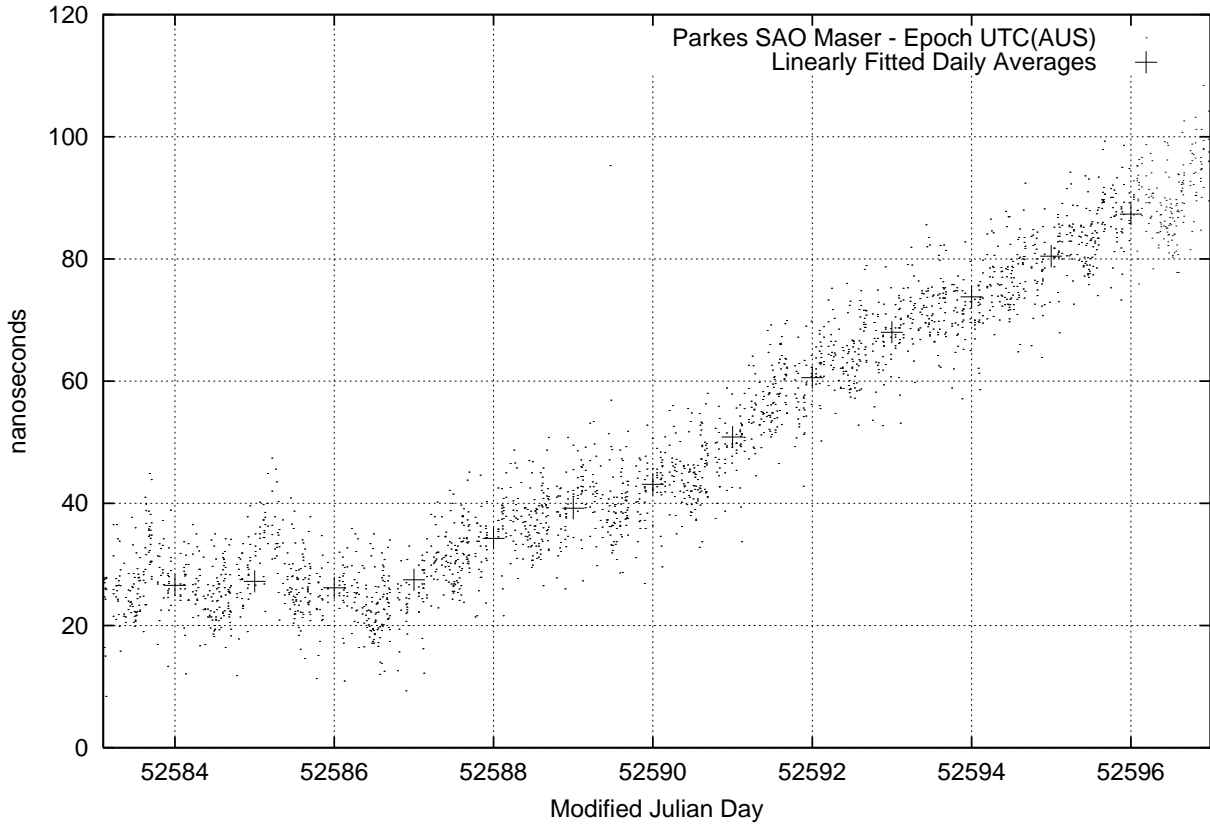

GPS Common-View Time-Transfer between ATNF Parkes and NML Sydney

GPS Common-View Frequency Transfer between ATNF Parkes and NML Sydney