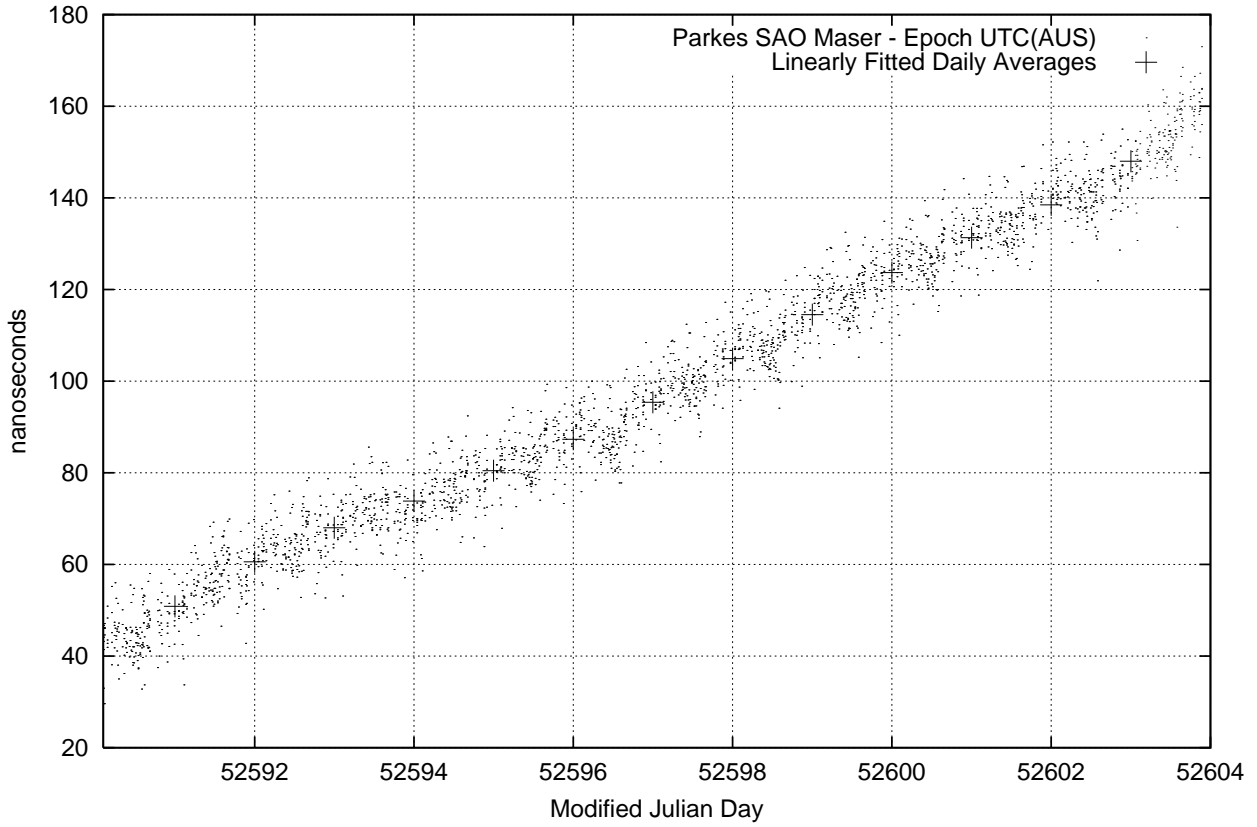

GPS Common-View Time-Transfer between ATNF Parkes and NML Sydney

GPS Common-View Frequency Transfer between ATNF Parkes and NML Sydney