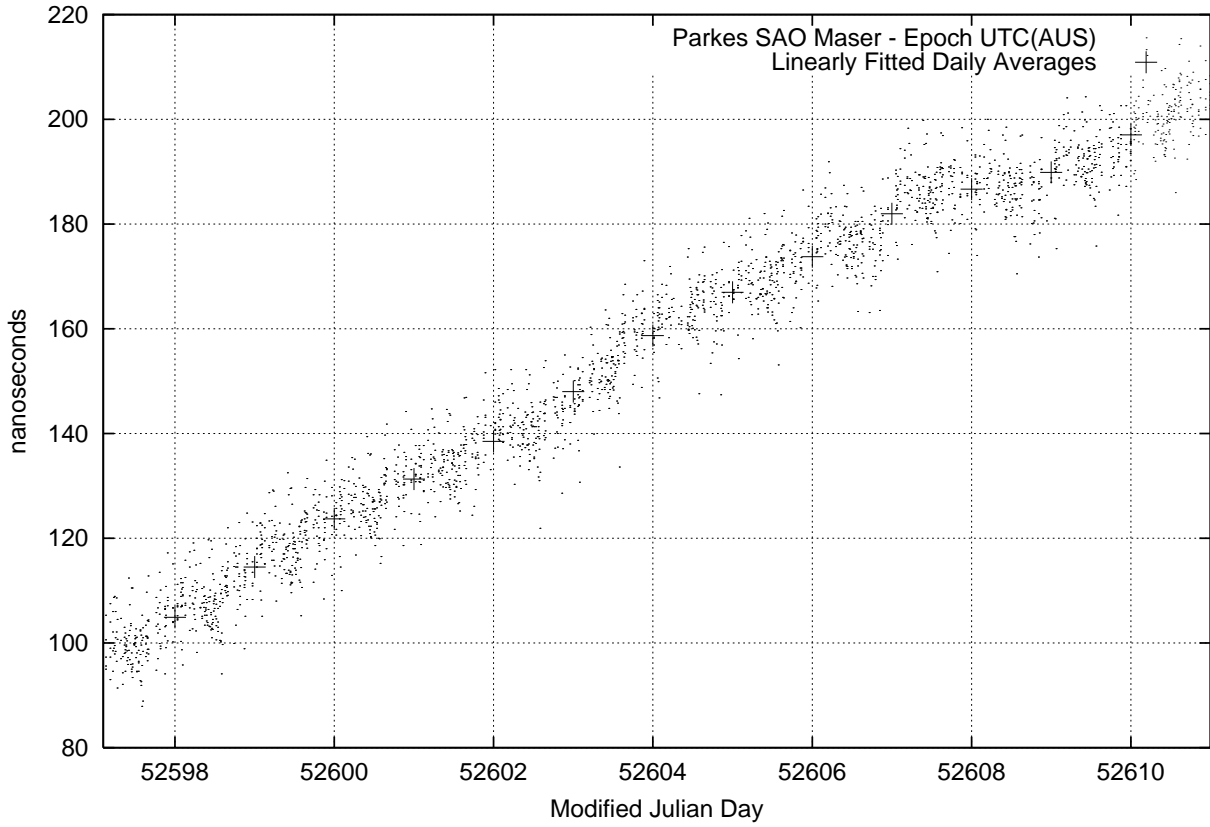

GPS Common-View Time-Transfer between ATNF Parkes and NML Sydney

GPS Common-View Frequency Transfer between ATNF Parkes and NML Sydney