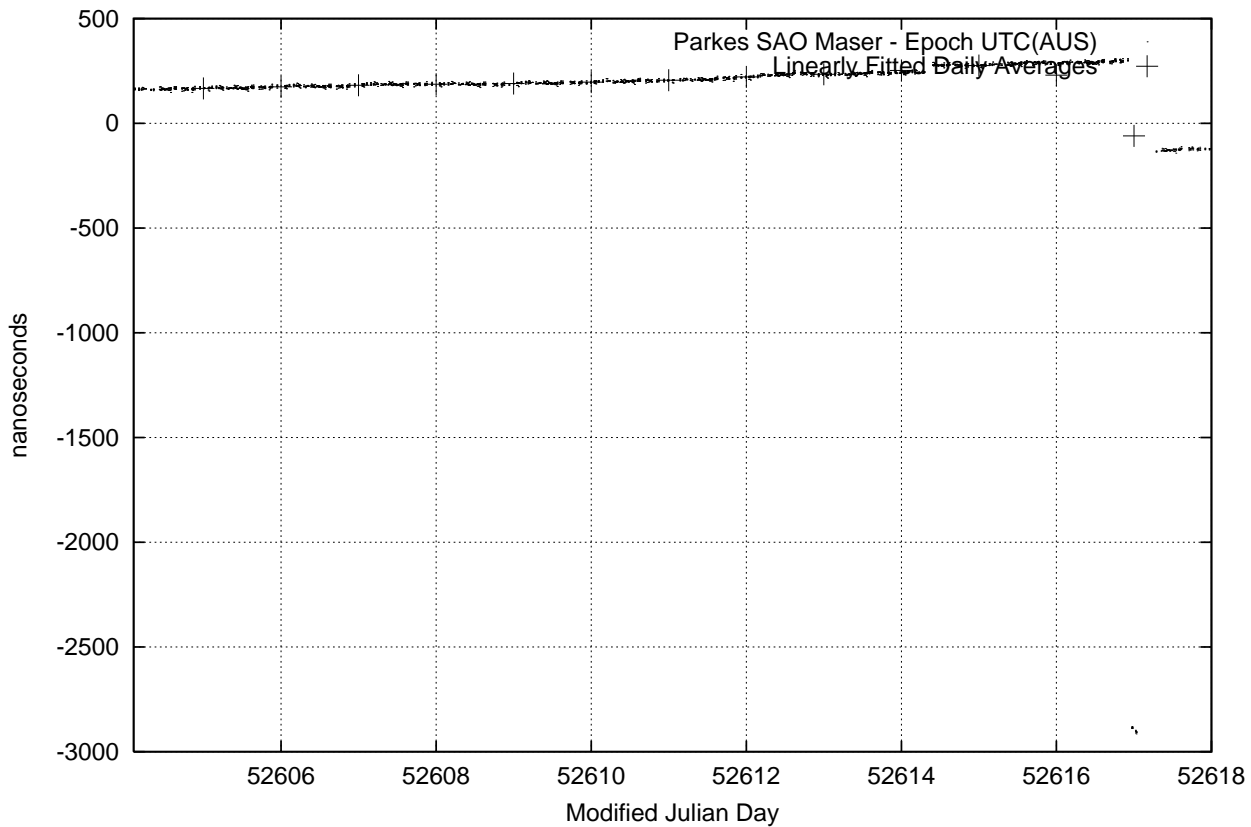

GPS Common-View Time-Transfer between ATNF Parkes and NML Sydney

GPS Common-View Frequency Transfer between ATNF Parkes and NML Sydney