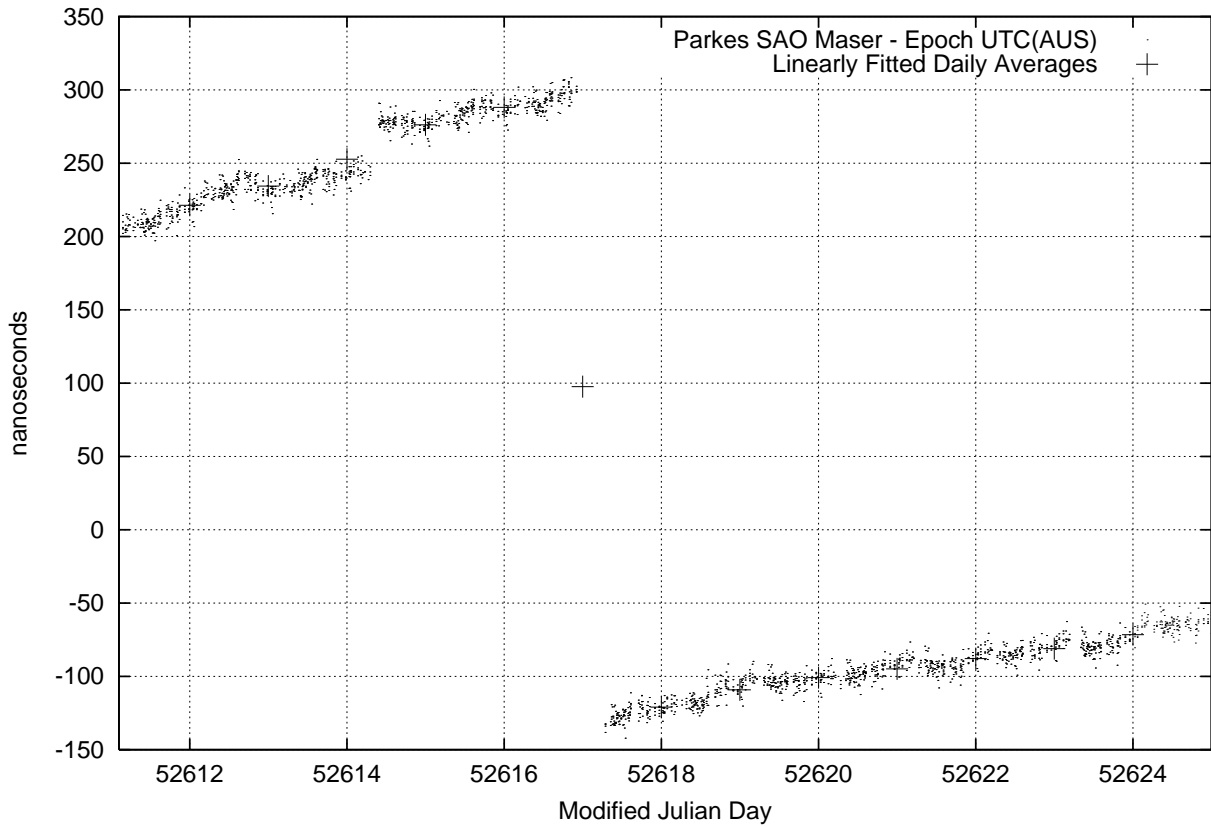

GPS Common-View Time-Transfer between ATNF Parkes and NML Sydney

GPS Common-View Frequency Transfer between ATNF Parkes and NML Sydney