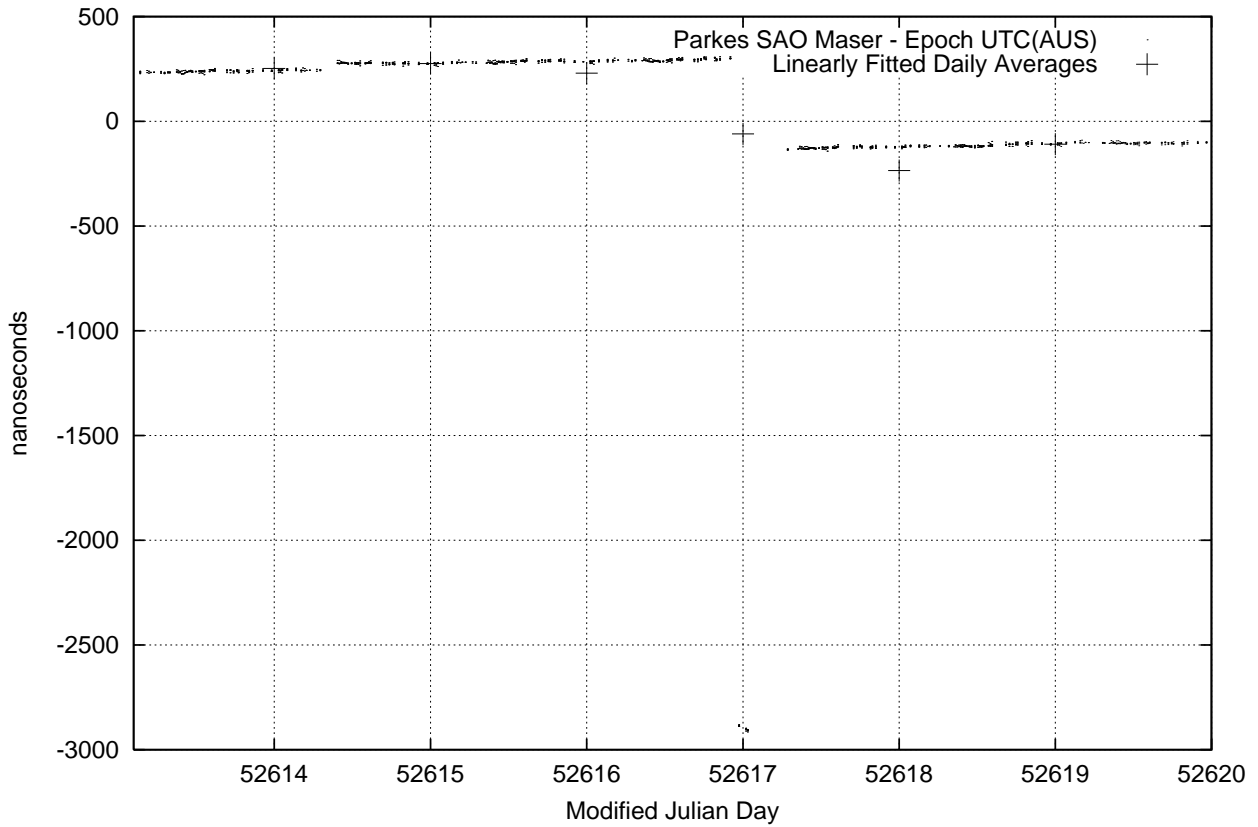

GPS Common-View Time-Transfer between ATNF Parkes and NML Sydney

GPS Common-View Frequency Transfer between ATNF Parkes and NML Sydney