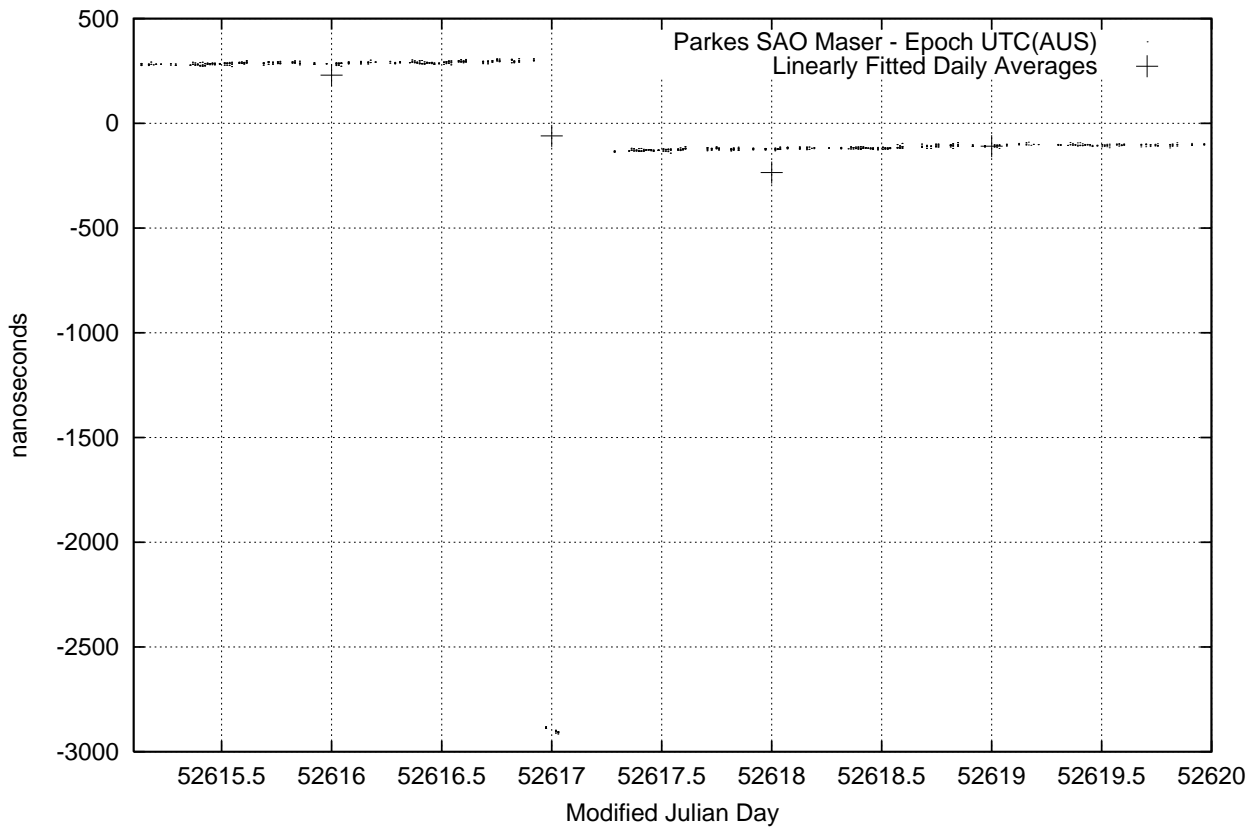

GPS Common-View Time-Transfer between ATNF Parkes and NML Sydney

GPS Common-View Frequency Transfer between ATNF Parkes and NML Sydney