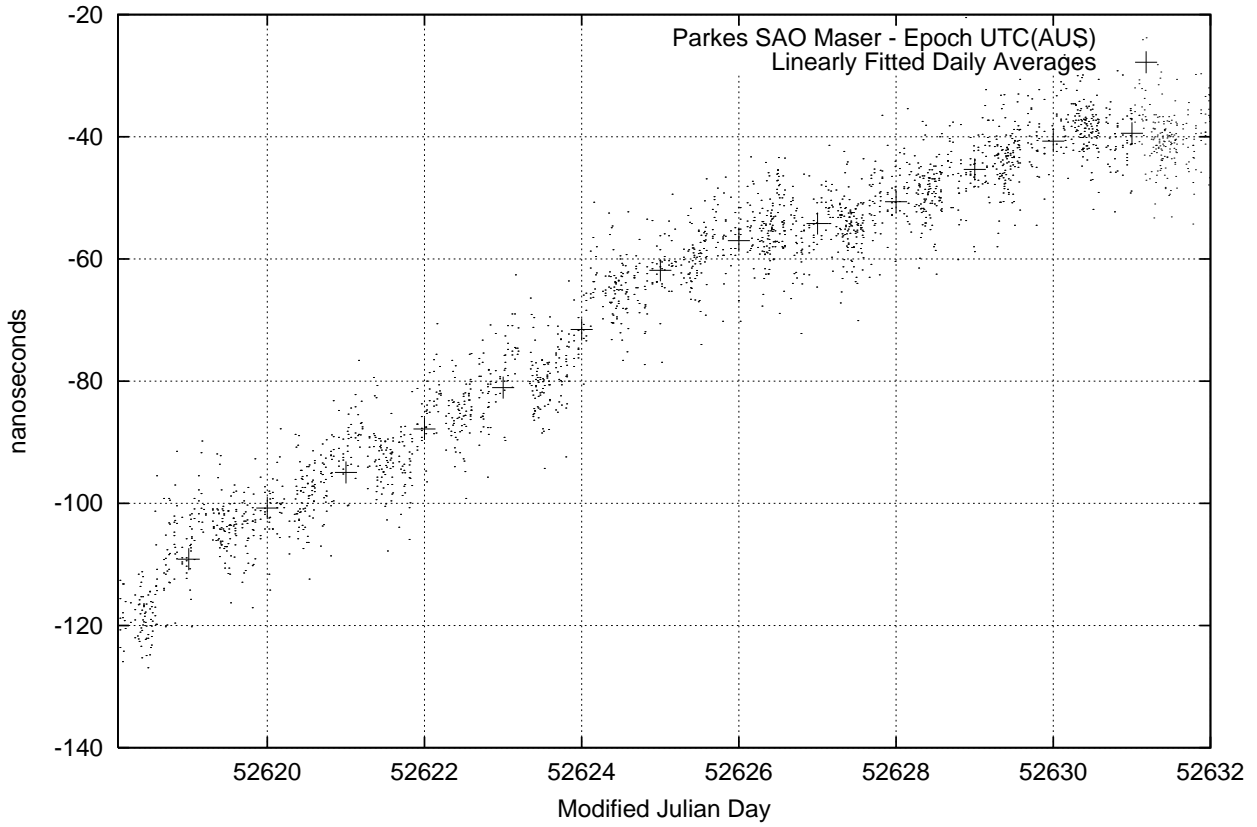

GPS Common-View Time-Transfer between ATNF Parkes and NML Sydney

GPS Common-View Frequency Transfer between ATNF Parkes and NML Sydney