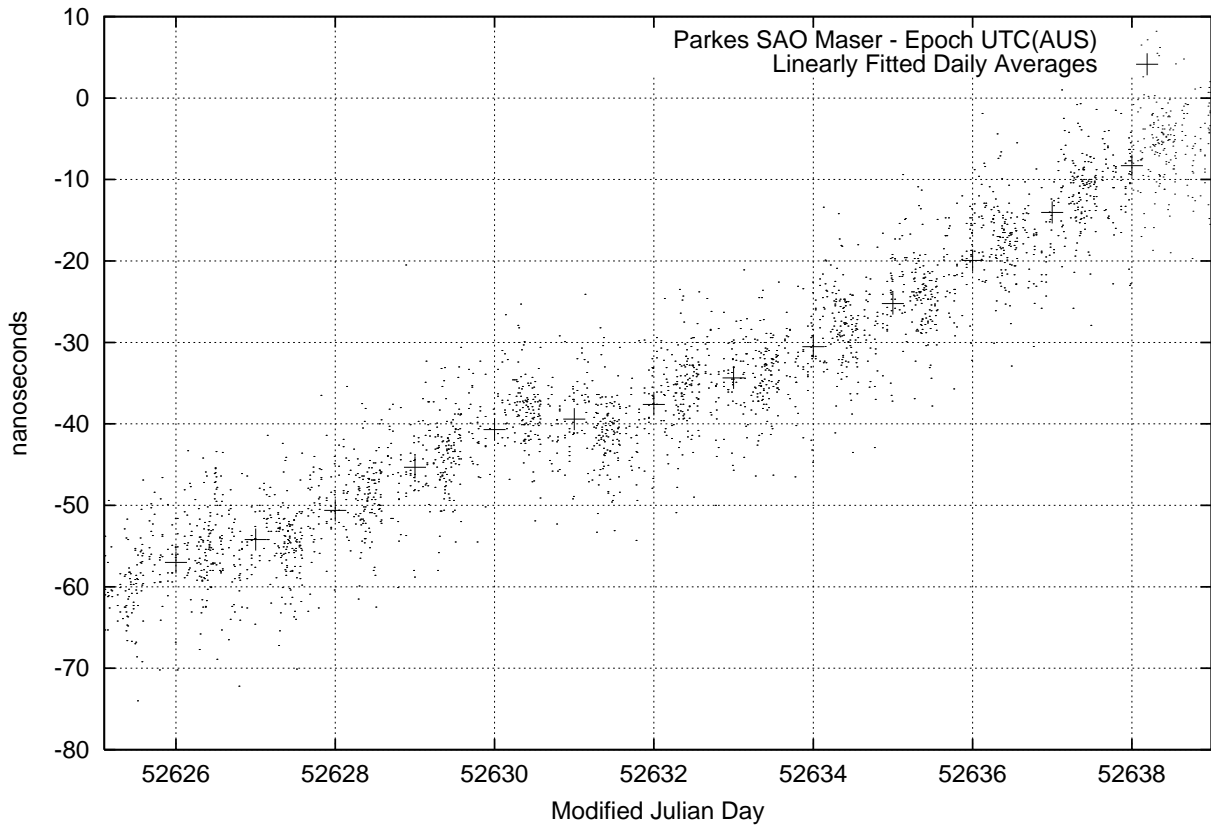

GPS Common-View Time-Transfer between ATNF Parkes and NML Sydney

GPS Common-View Frequency Transfer between ATNF Parkes and NML Sydney