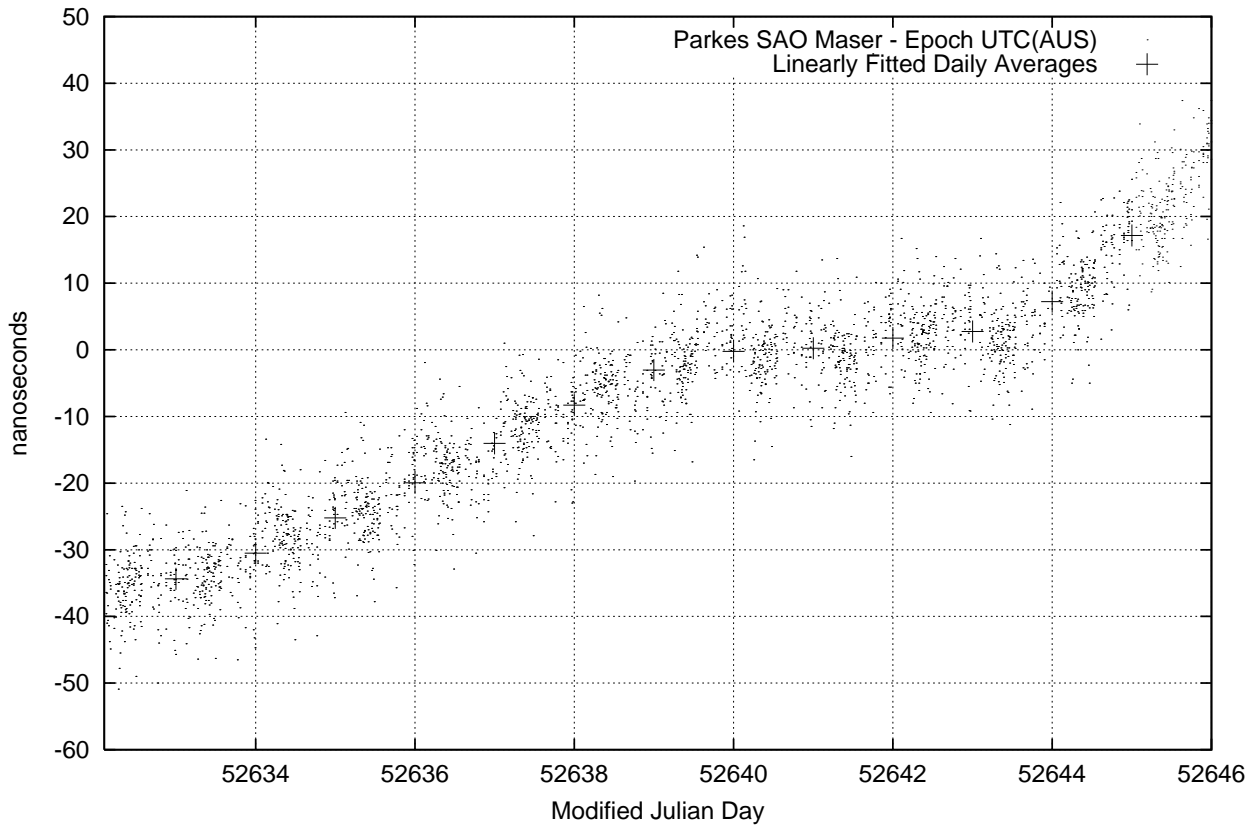

GPS Common-View Time-Transfer between ATNF Parkes and NML Sydney

GPS Common-View Frequency Transfer between ATNF Parkes and NML Sydney