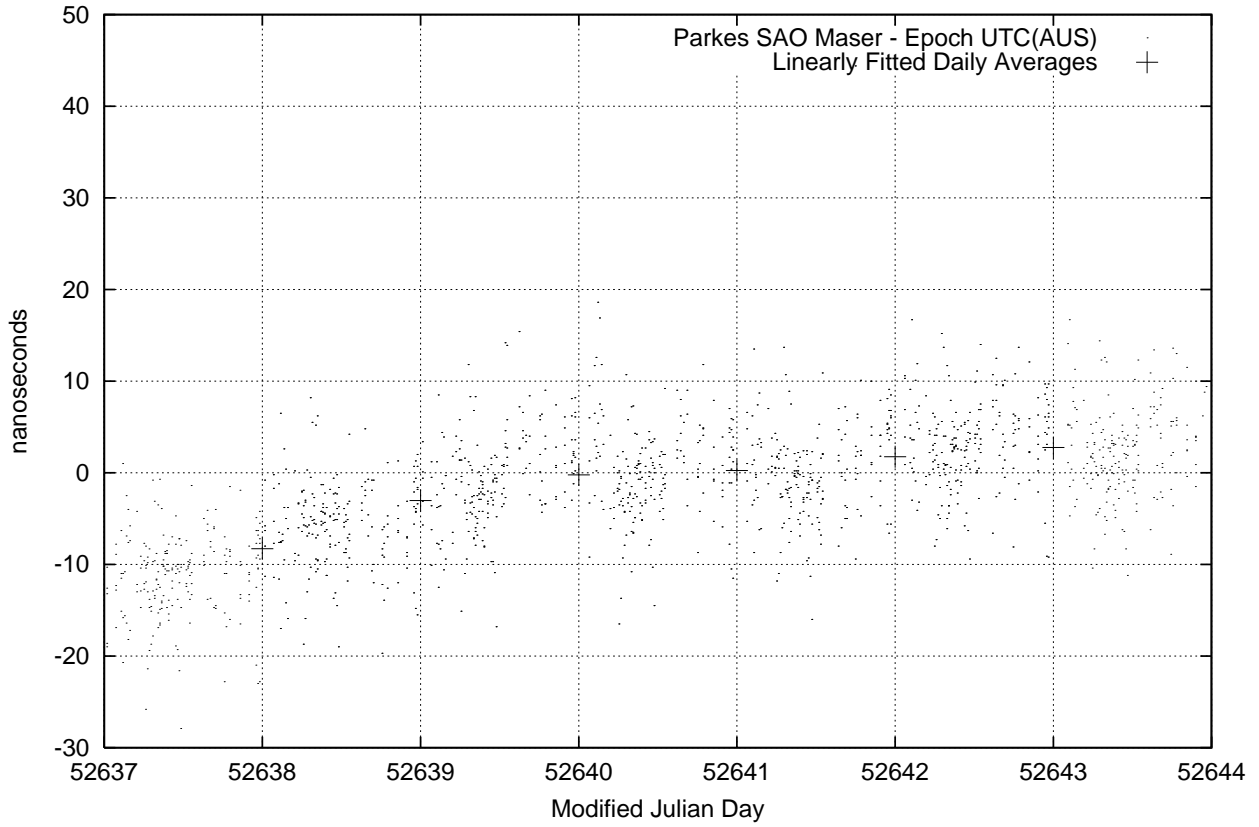

GPS Common-View Time-Transfer between ATNF Parkes and NML Sydney

GPS Common-View Frequency Transfer between ATNF Parkes and NML Sydney