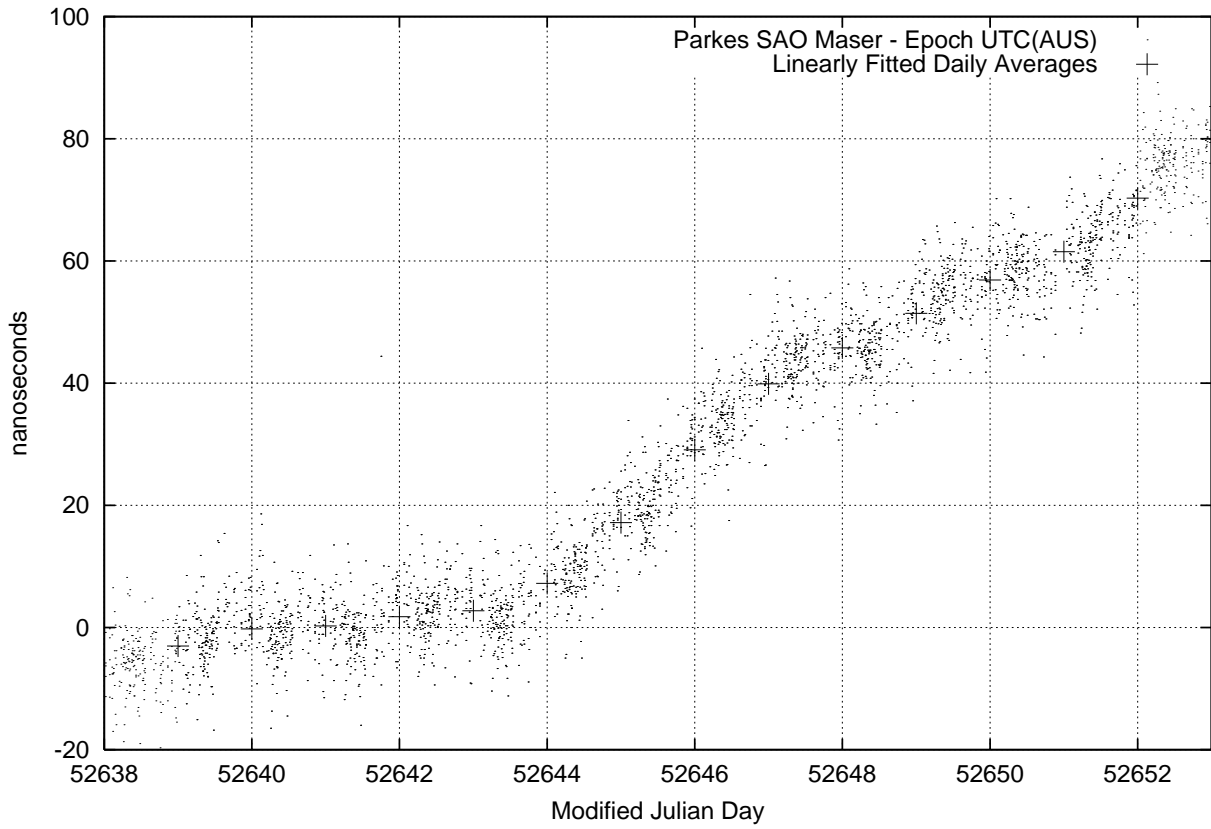

GPS Common-View Time-Transfer between ATNF Parkes and NML Sydney

GPS Common-View Frequency Transfer between ATNF Parkes and NML Sydney