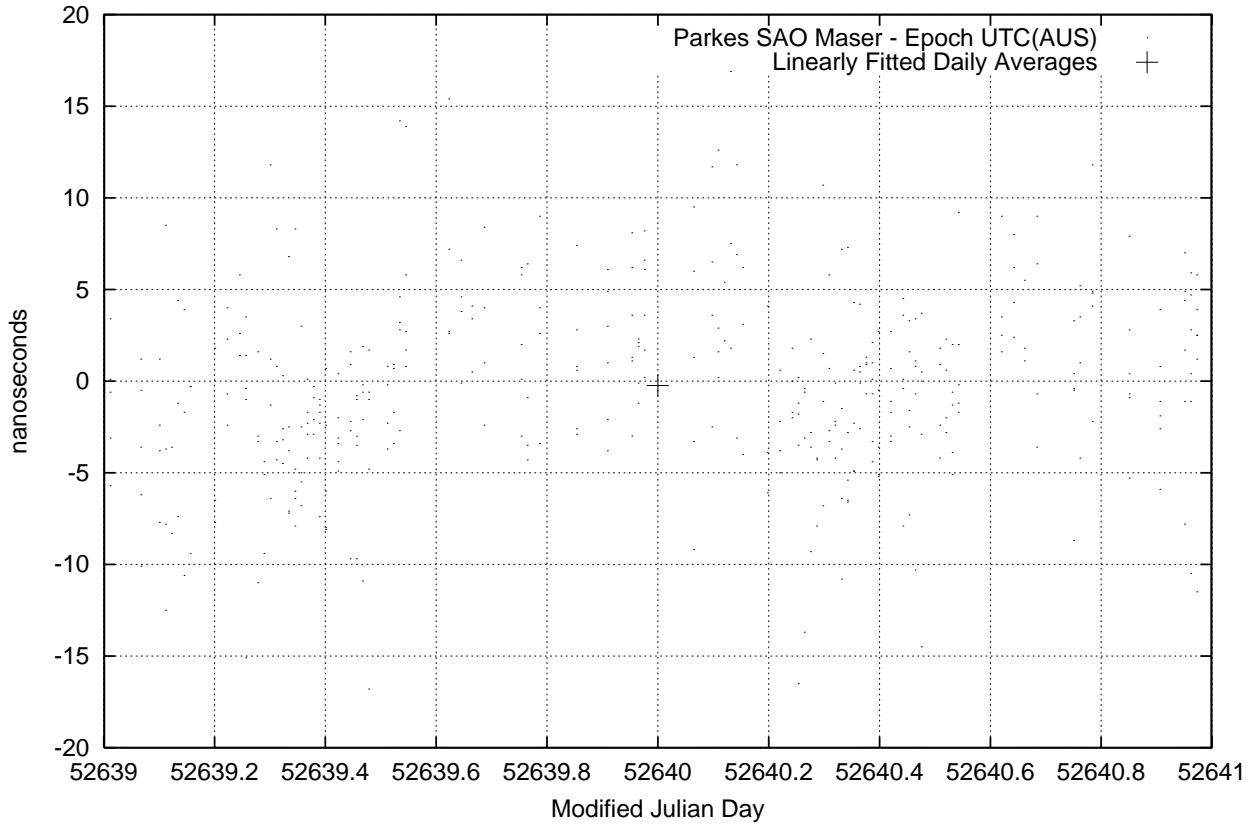

GPS Common-View Time-Transfer between ATNF Parkes and NML Sydney

GPS Common-View Frequency Transfer between ATNF Parkes and NML Sydney