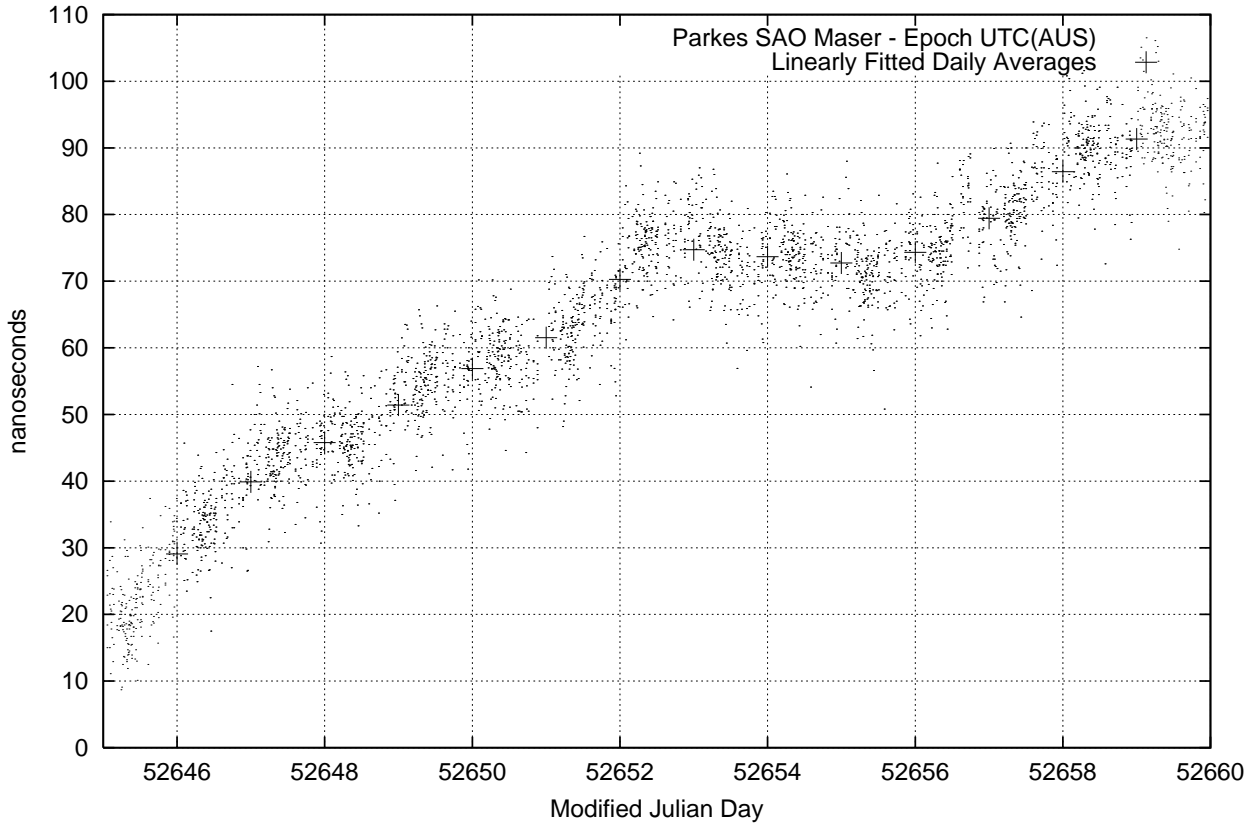

GPS Common-View Time-Transfer between ATNF Parkes and NML Sydney

GPS Common-View Frequency Transfer between ATNF Parkes and NML Sydney