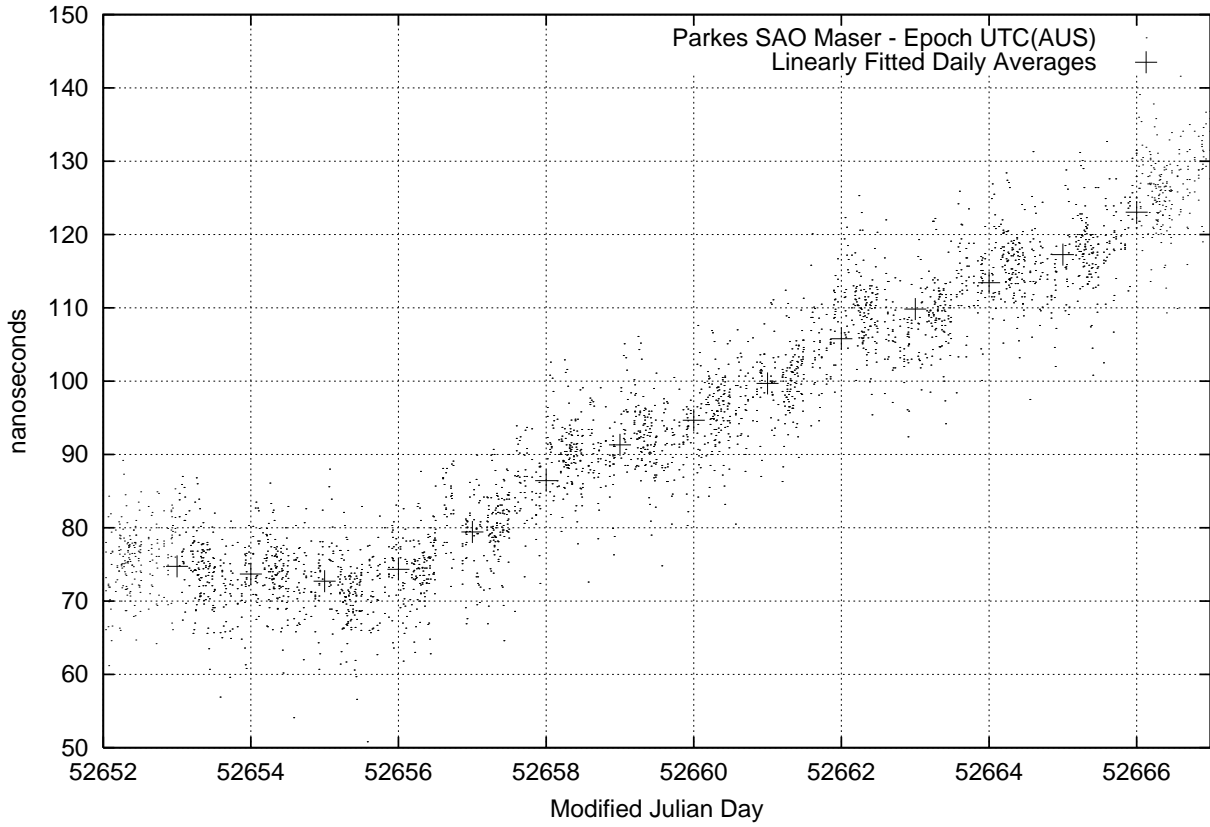

GPS Common-View Time-Transfer between ATNF Parkes and NML Sydney

GPS Common-View Frequency Transfer between ATNF Parkes and NML Sydney